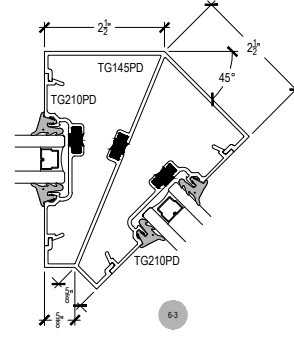

# AG451T Series

Description: 2" x 4 1/2" Center Glazed for 1" Glass

Function: Storefront

Detail: Horizontals

Scale: 3" = 1'-0"

SHEET 2 OF 2

\* SPECIAL ORDER  
CALL FOR  
AVAILABILITY

# AG451T Series

Description: 2" x 4 1/2" Center Glazed for 1" Glass

Function: Storefront

Detail: Verticals, Jamb

Scale: 3" = 1'-0"

\* SPECIAL ORDER  
CALL FOR  
AVAILABILITY

6-1  
90° CORNER ASSEMBLY

6-2  
135° CORNER ASSEMBLY

6-3  
135° CORNER ASSEMBLY

6-4  
90° CORNER ASSEMBLY

6-5  
ADJUSTABLE CORNER  
12.5° MAX ANGLE EACH WAY FROM CL

6-6  
ADJUSTABLE CORNER  
2.5° MIN ANGLE EACH WAY FROM CL

\* SPECIAL ORDER  
CALL FOR  
AVAILABILITY

# AG451T Series

Description: 2" x 4 1/2" Center Glazed for 1" Glass

Function: Storefront

Detail: Doors

Scale: 3" = 1'-0"