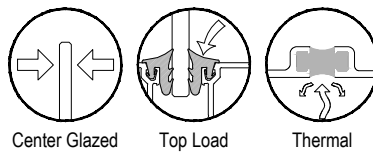

SCREW SPLINE  
INSIDE SET

SCREW SPLINE  
OUTSIDE SET

\* SPECIAL ORDER  
CALL FOR  
AVAILABILITY

# AG451T Series

Description: 2" x 4 1/2" Center Glazed for 1" Glass

Function: Storefront

Detail: Horizontals

Scale: 3" = 1'-0"

SHEET 2 OF 2

\* SPECIAL ORDER  
CALL FOR  
AVAILABILITY

# AG451T Series

Description: 2" x 4 1/2" Center Glazed for 1" Glass

Function: Storefront

Detail: Verticals, Jamb

Scale: 3" = 1'-0"

\* SPECIAL ORDER  
CALL FOR  
AVAILABILITY

6-1  
90° CORNER ASSEMBLY

6-2  
135° CORNER ASSEMBLY