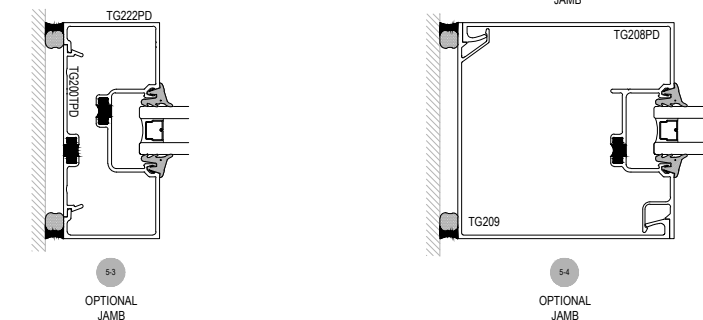

# AG451T Series

Description: 2" x 4 1/2" Center Glazed for 1" Glass

Function: Storefront

Detail: Horizontals

Scale: 3" = 1'-0"

SHEET 2 OF 2

\* SPECIAL ORDER  
CALL FOR  
AVAILABILITY

# AG451T Series

Description: 2" x 4 1/2" Center Glazed for 1" Glass

Function: Storefront

Detail: Verticals, Jamb

Scale: 3" = 1'-0"

\* SPECIAL ORDER  
CALL FOR  
AVAILABILITY

6-1  
90° CORNER ASSEMBLY

6-2  
135° CORNER ASSEMBLY