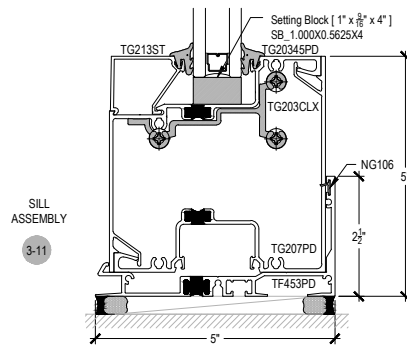

# AG451T Series

Description: 2" x 4 1/2" Center Glazed for 1" Glass

Function: Storefront

Detail: Horizontals

Scale: 3" = 1'-0"

SHEET 2 OF 2

\* SPECIAL ORDER  
CALL FOR  
AVAILABILITY

# AG451T Series

Description: 2" x 4 1/2" Center Glazed for 1" Glass

Function: Storefront

Detail: Verticals, Jamb

Scale: 3" = 1'-0"

\* SPECIAL ORDER  
CALL FOR  
AVAILABILITY

6-1  
90° CORNER ASSEMBLY

6-2  
135° CORNER ASSEMBLY

6-3  
135° CORNER ASSEMBLY

6-4  
90° CORNER ASSEMBLY

6-5  
ADJUSTABLE CORNER  
12.5° MAX ANGLE EACH WAY FROM CL

6-6  
ADJUSTABLE CORNER  
2.5° MIN ANGLE EACH WAY FROM CL

\* SPECIAL ORDER  
CALL FOR  
AVAILABILITY

# AG451T Series

Description: 2" x 4 1/2" Center Glazed for 1" Glass

Function: Storefront

Detail: Doors

Scale: 3" = 1'-0"