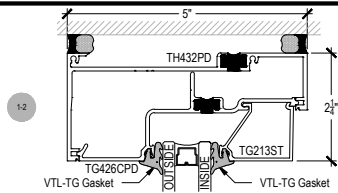

# AG451T Series

Description: 2" x 4 1/2" Center Glazed for 1" Glass

Function: Storefront

Detail: Horizontals

Scale: 3" = 1'-0"

SHEET 1 OF 5

COMPENSATING STICK  
OUTSIDE SET

COMPENSATING STICK  
INSIDE SET

SCREW SPLINE  
INSIDE SET

SCREW SPLINE  
OUTSIDE SET

\* SPECIAL ORDER  
CALL FOR  
AVAILABILITY

# AG451T Series

Description: 2" x 4 1/2" Center Glazed for 1" Glass

Function: Storefront

Detail: Horizontals

Scale: 3" = 1'-0"

SHEET 2 OF 2

\* SPECIAL ORDER  
CALL FOR  
AVAILABILITY

# AG451T Series

Description: 2" x 4 1/2" Center Glazed for 1" Glass

Function: Storefront

Detail: Verticals, Jamb

Scale: 3" = 1'-0"

\* SPECIAL ORDER  
CALL FOR  
AVAILABILITY

6-1  
90° CORNER ASSEMBLY

6-2  
135° CORNER ASSEMBLY