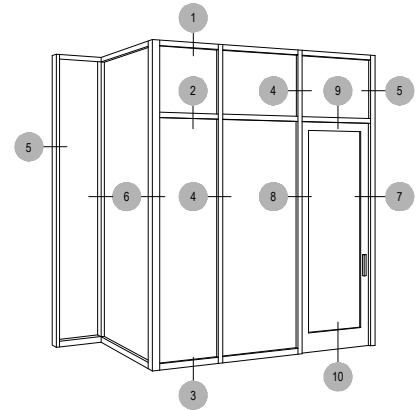

# AG451T Series

Description: 2" x 4 1/2" Center Glazed for 1" Glass

Function: Storefront

Detail: Horizontals

Scale: 3" = 1'-0"

SHEET 1 OF 5

COMPENSATING STICK  
OUTSIDE SET

COMPENSATING STICK  
INSIDE SET

SCREW SPLINE  
INSIDE SET

SCREW SPLINE  
OUTSIDE SET

\* SPECIAL ORDER  
CALL FOR  
AVAILABILITY

# AG451T Series

Description: 2" x 4 1/2" Center Glazed for 1" Glass

Function: Storefront

Detail: Horizontals

Scale: 3" = 1'-0"

SHEET 2 OF 2

\* SPECIAL ORDER  
CALL FOR  
AVAILABILITY

# AG451T Series

Description: 2" x 4 1/2" Center Glazed for 1" Glass

Function: Storefront

Detail: Verticals, Jamb

Scale: 3" = 1'-0"

\* SPECIAL ORDER  
CALL FOR  
AVAILABILITY

6-1  
90° CORNER ASSEMBLY

6-2  
135° CORNER ASSEMBLY