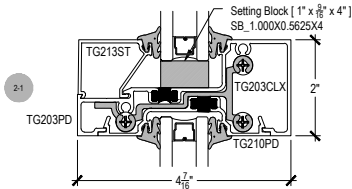

# AG451T Series

Description: 2" x 4 1/2" Center Glazed for 1" Glass

Function: Storefront

Detail: Horizontals

Scale: 3" = 1'-0"

SHEET 1 OF 5

COMPENSATING STICK  
OUTSIDE SET

COMPENSATING STICK  
INSIDE SET

SCREW SPLINE  
INSIDE SET

SCREW SPLINE  
OUTSIDE SET

\* SPECIAL ORDER  
CALL FOR  
AVAILABILITY

# AG451T Series

Description: 2" x 4 1/2" Center Glazed for 1" Glass

Function: Storefront

Detail: Horizontals

Scale: 3" = 1'-0"

SHEET 2 OF 2

\* SPECIAL ORDER  
CALL FOR  
AVAILABILITY

# AG451T Series

Description: 2" x 4 1/2" Center Glazed for 1" Glass

Function: Storefront

Detail: Verticals, Jamb

Scale: 3" = 1'-0"

\* SPECIAL ORDER  
CALL FOR  
AVAILABILITY

6-1  
90° CORNER ASSEMBLY

6-2  
135° CORNER ASSEMBLY