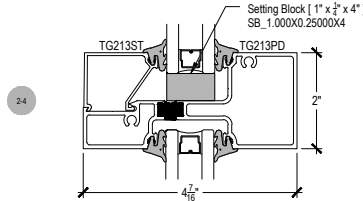

# AG451T Series

Description: 2" x 4 1/2" Center Glazed for 1" Glass

Function: Storefront

Detail: Horizontals

Scale: 3" = 1'-0"

SHEET 1 OF 5

COMPENSATING STICK  
OUTSIDE SET

COMPENSATING STICK  
INSIDE SET

# AG451T Series

Description: 2" x 4 1/2" Center Glazed for 1" Glass

Function: Storefront

Detail: Horizontals

Scale: 3" = 1'-0"

SHEET 2 OF 2

\* SPECIAL ORDER  
CALL FOR  
AVAILABILITY

# AG451T Series

Description: 2" x 4 1/2" Center Glazed for 1" Glass

Function: Storefront

Detail: Verticals, Jamb

Scale: 3" = 1'-0"

\* SPECIAL ORDER  
CALL FOR  
AVAILABILITY

6-1  
90° CORNER ASSEMBLY

6-2  
135° CORNER ASSEMBLY

# AG451T Series

Description: 2" x 4 1/2" Center Glazed for 1" Glass

Function: Storefront

Detail: Doors

Scale: 3" = 1'-0"