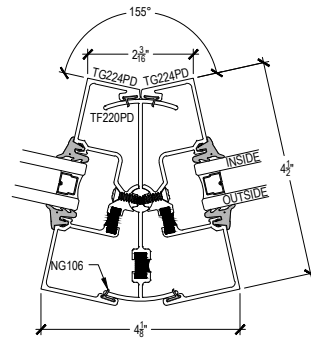

# AG451T Series

Description: 2" x 4 1/2" Center Glazed for 1" Glass

Function: Storefront

Detail: Horizontals

Scale: 3" = 1'-0"

SHEET 2 OF 2

\* SPECIAL ORDER  
CALL FOR  
AVAILABILITY

# AG451T Series

Description: 2" x 4 1/2" Center Glazed for 1" Glass

Function: Storefront

Detail: Verticals, Jamb

Scale: 3" = 1'-0"

\* SPECIAL ORDER  
CALL FOR  
AVAILABILITY

6-1  
90° CORNER ASSEMBLY

6-2  
135° CORNER ASSEMBLY

6-3  
135° CORNER ASSEMBLY

6-4  
90° CORNER ASSEMBLY

6-5  
ADJUSTABLE CORNER  
12.5° MAX ANGLE EACH WAY FROM CL

6-6  
ADJUSTABLE CORNER  
2.5° MIN ANGLE EACH WAY FROM CL

\* SPECIAL ORDER  
CALL FOR  
AVAILABILITY

# AG451T Series

Description: 2" x 4 1/2" Center Glazed for 1" Glass

Function: Storefront

Detail: Doors

Scale: 3" = 1'-0"