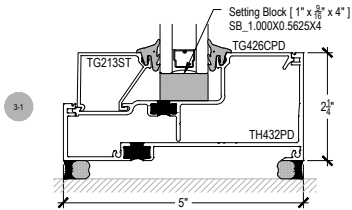

# AG451T Series

Description: 2" x 4 1/2" Center Glazed for 1" Glass

Function: Storefront

Detail: Horizontals

Scale: 3" = 1'-0"

SHEET 1 OF 5

COMPENSATING STICK  
OUTSIDE SET

COMPENSATING STICK  
INSIDE SET

SCREW SPLINE  
INSIDE SET

SCREW SPLINE  
OUTSIDE SET

\* SPECIAL ORDER  
CALL FOR  
AVAILABILITY

# AG451T Series

Description: 2" x 4 1/2" Center Glazed for 1" Glass

Function: Storefront

Detail: Horizontals

Scale: 3" = 1'-0"

SHEET 2 OF 2

\* SPECIAL ORDER  
CALL FOR  
AVAILABILITY

# AG451T Series

Description: 2" x 4 1/2" Center Glazed for 1" Glass

Function: Storefront

Detail: Verticals, Jamb

Scale: 3" = 1'-0"

\* SPECIAL ORDER  
CALL FOR  
AVAILABILITY

6-1  
90° CORNER ASSEMBLY

6-2  
135° CORNER ASSEMBLY