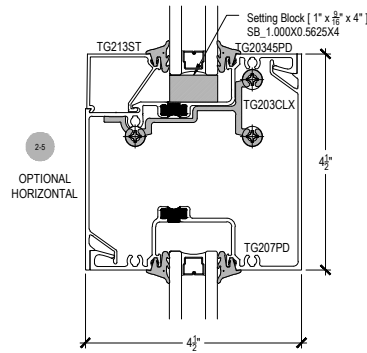

# AG451T Series

Description: 2" x 4 1/2" Center Glazed for 1" Glass

Function: Storefront

Detail: Horizontals

Scale: 3" = 1'-0"

SHEET 2 OF 2

\* SPECIAL ORDER  
CALL FOR  
AVAILABILITY

# AG451T Series

Description: 2" x 4 1/2" Center Glazed for 1" Glass

Function: Storefront

Detail: Verticals, Jamb

Scale: 3" = 1'-0"

\* SPECIAL ORDER  
CALL FOR  
AVAILABILITY

6-1  
90° CORNER ASSEMBLY

6-2  
135° CORNER ASSEMBLY

6-3  
135° CORNER ASSEMBLY

6-4  
90° CORNER ASSEMBLY

6-5  
ADJUSTABLE CORNER  
12.5° MAX ANGLE EACH WAY FROM CL

6-6  
ADJUSTABLE CORNER  
2.5° MIN ANGLE EACH WAY FROM CL

\* SPECIAL ORDER  
CALL FOR  
AVAILABILITY

# AG451T Series

Description: 2" x 4 1/2" Center Glazed for 1" Glass

Function: Storefront

Detail: Doors

Scale: 3" = 1'-0"