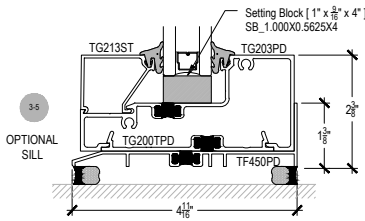

# AG451T Series

Description: 2" x 4 1/2" Center Glazed for 1" Glass

Function: Storefront

Detail: Horizontals

Scale: 3" = 1'-0"

SHEET 2 OF 2

\* SPECIAL ORDER  
CALL FOR  
AVAILABILITY

# AG451T Series

Description: 2" x 4 1/2" Center Glazed for 1" Glass

Function: Storefront

Detail: Verticals, Jamb

Scale: 3" = 1'-0"

\* SPECIAL ORDER  
CALL FOR  
AVAILABILITY

6-1  
90° CORNER ASSEMBLY

6-2  
135° CORNER ASSEMBLY

6-3  
135° CORNER ASSEMBLY

6-4  
90° CORNER ASSEMBLY

6-5  
ADJUSTABLE CORNER  
12.5° MAX ANGLE EACH WAY FROM CL

6-6  
ADJUSTABLE CORNER  
2.5° MIN ANGLE EACH WAY FROM CL

\* SPECIAL ORDER  
CALL FOR  
AVAILABILITY