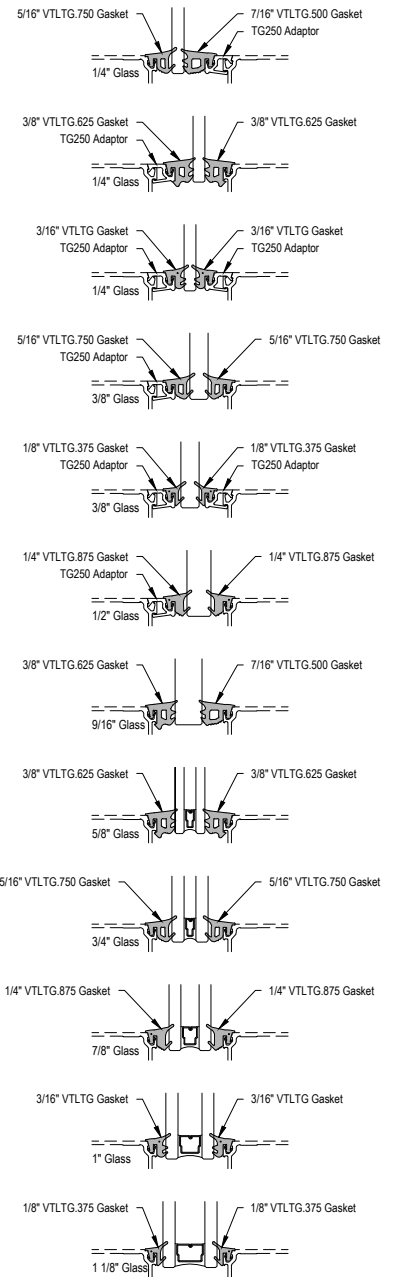

# AG451T Series

Description: 2" x 4 1/2" Center Glazed for 1" Glass

Function: Storefront

Detail: Horizontals

Scale: 3" = 1'-0"

SHEET 2 OF 2

\* SPECIAL ORDER  
CALL FOR  
AVAILABILITY

# AG451T Series

Description: 2" x 4 1/2" Center Glazed for 1" Glass

Function: Storefront

Detail: Verticals, Jamb

Scale: 3" = 1'-0"

\* SPECIAL ORDER  
CALL FOR  
AVAILABILITY

6-1  
90° CORNER ASSEMBLY

6-2  
135° CORNER ASSEMBLY

6-3  
135° CORNER ASSEMBLY

6-4  
90° CORNER ASSEMBLY

6-5  
ADJUSTABLE CORNER  
12.5° MAX ANGLE EACH WAY FROM CL

6-6  
ADJUSTABLE CORNER  
2.5° MIN ANGLE EACH WAY FROM CL

\* SPECIAL ORDER  
CALL FOR  
AVAILABILITY

# AG451T Series

Description: 2" x 4 1/2" Center Glazed for 1" Glass

Function: Storefront

Detail: Doors

Scale: 3" = 1'-0"