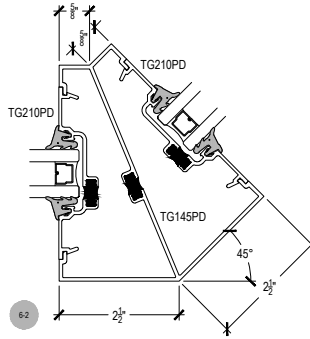

# AG451T Series

Description: 2" x 4 1/2" Center Glazed for 1" Glass

Function: Storefront

Detail: Horizontals

Scale: 3" = 1'-0"

SHEET 2 OF 2

\* SPECIAL ORDER  
CALL FOR  
AVAILABILITY

# AG451T Series

Description: 2" x 4 1/2" Center Glazed for 1" Glass

Function: Storefront

Detail: Verticals, Jamb

Scale: 3" = 1'-0"

\* SPECIAL ORDER  
CALL FOR  
AVAILABILITY

6-1  
90° CORNER ASSEMBLY

6-2  
135° CORNER ASSEMBLY

6-3  
135° CORNER ASSEMBLY

6-4  
90° CORNER ASSEMBLY

6-5  
ADJUSTABLE CORNER  
12.5° MAX ANGLE EACH WAY FROM CL

6-6  
ADJUSTABLE CORNER  
2.5° MIN ANGLE EACH WAY FROM CL

\* SPECIAL ORDER  
CALL FOR  
AVAILABILITY

# AG451T Series

Description: 2" x 4 1/2" Center Glazed for 1" Glass

Function: Storefront

Detail: Doors

Scale: 3" = 1'-0"