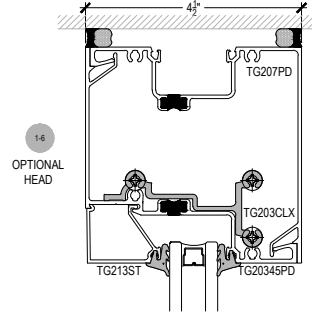

# AG451T Series

Description: 2" x 4 1/2" Center Glazed for 1" Glass

Function: Storefront

Detail: Horizontals

Scale: 3" = 1'-0"

SHEET 2 OF 2

\* SPECIAL ORDER  
CALL FOR  
AVAILABILITY

# AG451T Series

Description: 2" x 4 1/2" Center Glazed for 1" Glass

Function: Storefront

Detail: Verticals, Jamb

Scale: 3" = 1'-0"

\* SPECIAL ORDER  
CALL FOR  
AVAILABILITY

6-1  
90° CORNER ASSEMBLY

6-2  
135° CORNER ASSEMBLY

6-3  
135° CORNER ASSEMBLY

6-4  
90° CORNER ASSEMBLY

6-5  
ADJUSTABLE CORNER  
12.5° MAX ANGLE EACH WAY FROM CL

6-6  
ADJUSTABLE CORNER  
2.5° MIN ANGLE EACH WAY FROM CL

\* SPECIAL ORDER  
CALL FOR  
AVAILABILITY

# AG451T Series

Description: 2" x 4 1/2" Center Glazed for 1" Glass

Function: Storefront

Detail: Doors

Scale: 3" = 1'-0"