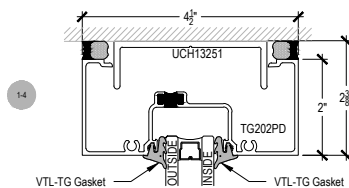

# AG451T Series

Description: 2" x 4 1/2" Center Glazed for 1" Glass

Function: Storefront

Detail: Horizontals

Scale: 3" = 1'-0"

SHEET 1 OF 5

COMPENSATING STICK  
OUTSIDE SET

COMPENSATING STICK  
INSIDE SET

SCREW SPLINE  
INSIDE SET

SCREW SPLINE  
OUTSIDE SET

\* SPECIAL ORDER  
CALL FOR  
AVAILABILITY

# AG451T Series

Description: 2" x 4 1/2" Center Glazed for 1" Glass

Function: Storefront

Detail: Horizontals

Scale: 3" = 1'-0"

SHEET 2 OF 2

\* SPECIAL ORDER  
CALL FOR  
AVAILABILITY

# AG451T Series

Description: 2" x 4 1/2" Center Glazed for 1" Glass

Function: Storefront

Detail: Verticals, Jamb

Scale: 3" = 1'-0"

\* SPECIAL ORDER  
CALL FOR  
AVAILABILITY

6-1  
90° CORNER ASSEMBLY

6-2  
135° CORNER ASSEMBLY