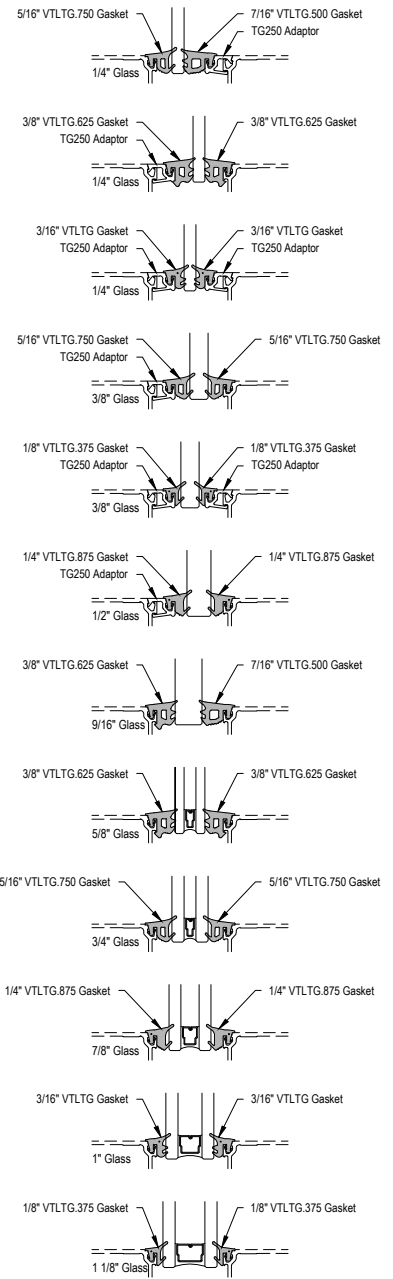

# AG451T Series

Description: 2" x 4 1/2" Center Glazed for 1" Glass

Function: Storefront

Detail: Horizontals

Scale: 3" = 1'-0"

SHEET 2 OF 2

\* SPECIAL ORDER  
CALL FOR  
AVAILABILITY

# AG451T Series

Description: 2" x 4 1/2" Center Glazed for 1" Glass

Function: Storefront

Detail: Verticals, Jamb

Scale: 3" = 1'-0"

\* SPECIAL ORDER  
CALL FOR  
AVAILABILITY

6-1  
90° CORNER ASSEMBLY

6-2  
135° CORNER ASSEMBLY

6-3  
135° CORNER ASSEMBLY

6-4  
90° CORNER ASSEMBLY

6-5  
ADJUSTABLE CORNER  
12.5° MAX ANGLE EACH WAY FROM CL

6-6  
ADJUSTABLE CORNER  
2.5° MIN ANGLE EACH WAY FROM CL

\* SPECIAL ORDER  
CALL FOR  
AVAILABILITY

# AG451T Series

Description: 2" x 4 1/2" Center Glazed for 1" Glass

Function: Storefront

Detail: Doors

Scale: 3" = 1'-0"