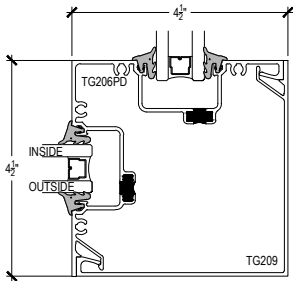

# AG451T Series

Description: 2" x 4 1/2" Center Glazed for 1" Glass

Function: Storefront

Detail: Horizontals

Scale: 3" = 1'-0"

SHEET 2 OF 2

\* SPECIAL ORDER  
CALL FOR  
AVAILABILITY

# AG451T Series

Description: 2" x 4 1/2" Center Glazed for 1" Glass

Function: Storefront

Detail: Verticals, Jamb

Scale: 3" = 1'-0"

\* SPECIAL ORDER  
CALL FOR  
AVAILABILITY

6-1  
90° CORNER ASSEMBLY

6-2  
135° CORNER ASSEMBLY

6-3  
135° CORNER ASSEMBLY

6-4  
90° CORNER ASSEMBLY

6-5  
ADJUSTABLE CORNER  
12.5° MAX ANGLE EACH WAY FROM CL

6-6  
ADJUSTABLE CORNER  
2.5° MIN ANGLE EACH WAY FROM CL

\* SPECIAL ORDER  
CALL FOR  
AVAILABILITY

# AG451T Series

Description: 2" x 4 1/2" Center Glazed for 1" Glass

Function: Storefront

Detail: Doors

Scale: 3" = 1'-0"