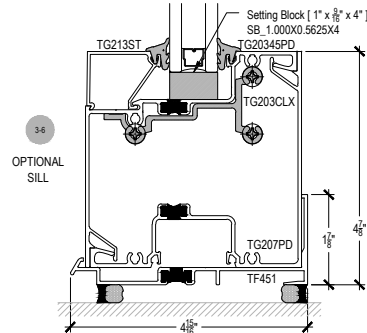

# AG451T Series

Description: 2" x 4 1/2" Center Glazed for 1" Glass

Function: Storefront

Detail: Horizontals

Scale: 3" = 1'-0"

SHEET 2 OF 2

\* SPECIAL ORDER  
CALL FOR  
AVAILABILITY

# AG451T Series

Description: 2" x 4 1/2" Center Glazed for 1" Glass

Function: Storefront

Detail: Verticals, Jamb

Scale: 3" = 1'-0"

\* SPECIAL ORDER  
CALL FOR  
AVAILABILITY

6-1  
90° CORNER ASSEMBLY

6-2  
135° CORNER ASSEMBLY

6-3  
135° CORNER ASSEMBLY

6-4  
90° CORNER ASSEMBLY

6-5  
ADJUSTABLE CORNER  
12.5° MAX ANGLE EACH WAY FROM CL

6-6  
ADJUSTABLE CORNER  
2.5° MIN ANGLE EACH WAY FROM CL

\* SPECIAL ORDER  
CALL FOR  
AVAILABILITY

# AG451T Series

Description: 2" x 4 1/2" Center Glazed for 1" Glass

Function: Storefront

Detail: Doors

Scale: 3" = 1'-0"