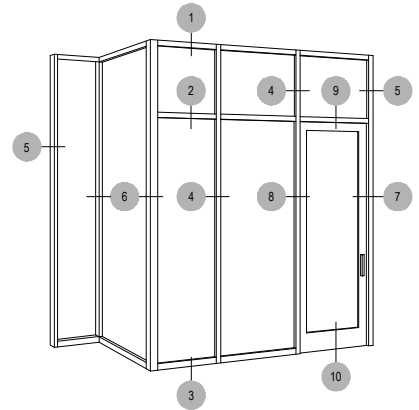

# AG451T Series

Description: 2" x 4 1/2" Center Glazed for 1" Glass

Function: Storefront

Detail: Horizontals

Scale: 3" = 1'-0"

SHEET 1 OF 5

COMPENSATING STICK  
OUTSIDE SET

COMPENSATING STICK  
INSIDE SET

# AG451T Series

Description: 2" x 4 1/2" Center Glazed for 1" Glass

Function: Storefront

Detail: Horizontals

Scale: 3" = 1'-0"

SHEET 2 OF 2

\* SPECIAL ORDER  
CALL FOR  
AVAILABILITY

# AG451T Series

Description: 2" x 4 1/2" Center Glazed for 1" Glass

Function: Storefront

Detail: Verticals, Jamb

Scale: 3" = 1'-0"

\* SPECIAL ORDER  
CALL FOR  
AVAILABILITY

6-1  
90° CORNER ASSEMBLY

6-2  
135° CORNER ASSEMBLY

# AG451T Series

Description: 2" x 4 1/2" Center Glazed for 1" Glass

Function: Storefront

Detail: Doors

Scale: 3" = 1'-0"