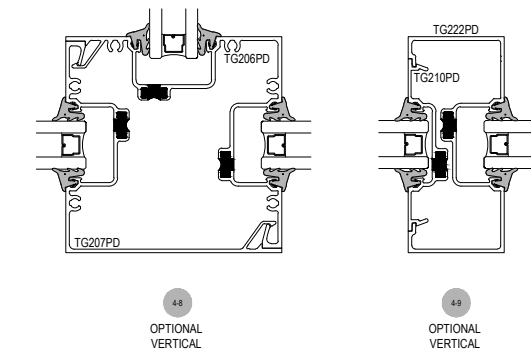

# AG451T Series

Description: 2" x 4 1/2" Center Glazed for 1" Glass

Function: Storefront

Detail: Horizontals

Scale: 3" = 1'-0"

SHEET 2 OF 2

\* SPECIAL ORDER  
CALL FOR  
AVAILABILITY

# AG451T Series

Description: 2" x 4 1/2" Center Glazed for 1" Glass

Function: Storefront

Detail: Verticals, Jamb

Scale: 3" = 1'-0"

\* SPECIAL ORDER  
CALL FOR  
AVAILABILITY

6-1  
90° CORNER ASSEMBLY

6-2  
135° CORNER ASSEMBLY

6-3  
135° CORNER ASSEMBLY

6-4  
90° CORNER ASSEMBLY

6-5  
ADJUSTABLE CORNER  
12.5° MAX ANGLE EACH WAY FROM CL

6-6  
ADJUSTABLE CORNER  
2.5° MIN ANGLE EACH WAY FROM CL

\* SPECIAL ORDER  
CALL FOR  
AVAILABILITY

# AG451T Series

Description: 2" x 4 1/2" Center Glazed for 1" Glass

Function: Storefront

Detail: Doors

Scale: 3" = 1'-0"