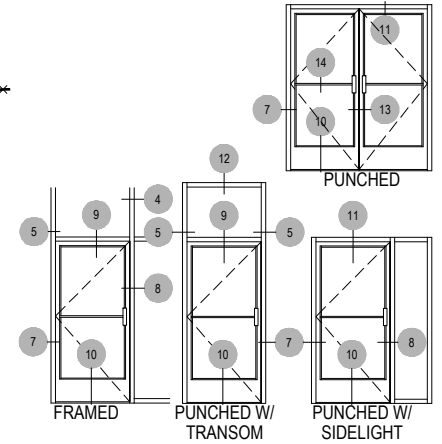

# AG451T Series

Description: 2" x 4 1/2" Center Glazed for 1" Glass

Function: Storefront

Detail: Horizontals

Scale: 3" = 1'-0"

SHEET 2 OF 2

\* SPECIAL ORDER  
CALL FOR  
AVAILABILITY

# AG451T Series

Description: 2" x 4 1/2" Center Glazed for 1" Glass

Function: Storefront

Detail: Verticals, Jamb

Scale: 3" = 1'-0"

\* SPECIAL ORDER  
CALL FOR  
AVAILABILITY

6-1  
90° CORNER ASSEMBLY

6-2  
135° CORNER ASSEMBLY

6-3  
135° CORNER ASSEMBLY

6-4  
90° CORNER ASSEMBLY

6-5  
ADJUSTABLE CORNER  
12.5° MAX ANGLE EACH WAY FROM CL

6-6  
ADJUSTABLE CORNER  
2.5° MIN ANGLE EACH WAY FROM CL

\* SPECIAL ORDER  
CALL FOR  
AVAILABILITY

# AG451T Series

Description: 2" x 4 1/2" Center Glazed for 1" Glass

Function: Storefront

Detail: Doors

Scale: 3" = 1'-0"