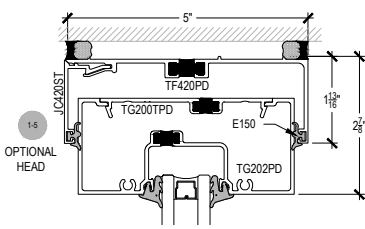

# AG451T Series

Description: 2" x 4 1/2" Center Glazed for 1" Glass

Function: Storefront

Detail: Horizontals

Scale: 3" = 1'-0"

SHEET 2 OF 2

\* SPECIAL ORDER  
CALL FOR  
AVAILABILITY

# AG451T Series

Description: 2" x 4 1/2" Center Glazed for 1" Glass

Function: Storefront

Detail: Verticals, Jamb

Scale: 3" = 1'-0"

\* SPECIAL ORDER  
CALL FOR  
AVAILABILITY

6-1  
90° CORNER ASSEMBLY

6-2  
135° CORNER ASSEMBLY

6-3  
135° CORNER ASSEMBLY

6-4  
90° CORNER ASSEMBLY

6-5  
ADJUSTABLE CORNER  
12.5° MAX ANGLE EACH WAY FROM CL

6-6  
ADJUSTABLE CORNER  
2.5° MIN ANGLE EACH WAY FROM CL

\* SPECIAL ORDER  
CALL FOR  
AVAILABILITY

# AG451T Series

Description: 2" x 4 1/2" Center Glazed for 1" Glass

Function: Storefront

Detail: Doors

Scale: 3" = 1'-0"