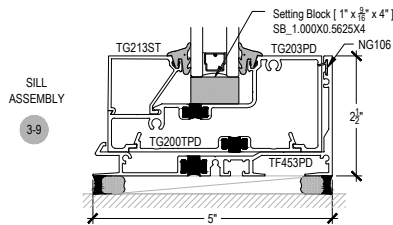

# AG451T Series

Description: 2" x 4 1/2" Center Glazed for 1" Glass

Function: Storefront

Detail: Horizontals

Scale: 3" = 1'-0"

SHEET 2 OF 2

\* SPECIAL ORDER  
CALL FOR  
AVAILABILITY

# AG451T Series

Description: 2" x 4 1/2" Center Glazed for 1" Glass

Function: Storefront

Detail: Verticals, Jamb

Scale: 3" = 1'-0"

\* SPECIAL ORDER  
CALL FOR  
AVAILABILITY

6-1  
90° CORNER ASSEMBLY

6-2  
135° CORNER ASSEMBLY

6-3  
135° CORNER ASSEMBLY

6-4  
90° CORNER ASSEMBLY

6-5  
ADJUSTABLE CORNER  
12.5° MAX ANGLE EACH WAY FROM CL

6-6  
ADJUSTABLE CORNER  
2.5° MIN ANGLE EACH WAY FROM CL

\* SPECIAL ORDER  
CALL FOR  
AVAILABILITY

# AG451T Series

Description: 2" x 4 1/2" Center Glazed for 1" Glass

Function: Storefront

Detail: Doors

Scale: 3" = 1'-0"