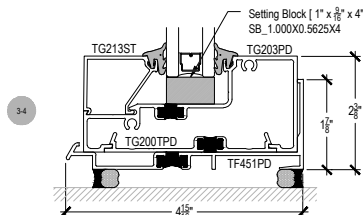

# AG451T Series

Description: 2" x 4 1/2" Center Glazed for 1" Glass

Function: Storefront

Detail: Horizontals

Scale: 3" = 1'-0"

SHEET 1 OF 5

COMPENSATING STICK  
OUTSIDE SET

COMPENSATING STICK  
INSIDE SET

SCREW SPLINE  
INSIDE SET

SCREW SPLINE  
OUTSIDE SET

\* SPECIAL ORDER  
CALL FOR  
AVAILABILITY

# AG451T Series

Description: 2" x 4 1/2" Center Glazed for 1" Glass

Function: Storefront

Detail: Horizontals

Scale: 3" = 1'-0"

SHEET 2 OF 2

\* SPECIAL ORDER  
CALL FOR  
AVAILABILITY

# AG451T Series

Description: 2" x 4 1/2" Center Glazed for 1" Glass

Function: Storefront

Detail: Verticals, Jamb

Scale: 3" = 1'-0"

\* SPECIAL ORDER  
CALL FOR  
AVAILABILITY

6-1  
90° CORNER ASSEMBLY

6-2  
135° CORNER ASSEMBLY