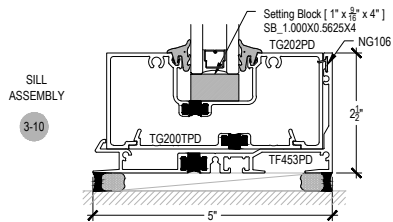

# AG451T Series

Description: 2" x 4 1/2" Center Glazed for 1" Glass

Function: Storefront

Detail: Horizontals

Scale: 3" = 1'-0"

SHEET 2 OF 2

\* SPECIAL ORDER  
CALL FOR  
AVAILABILITY

# AG451T Series

Description: 2" x 4 1/2" Center Glazed for 1" Glass

Function: Storefront

Detail: Verticals, Jamb

Scale: 3" = 1'-0"

\* SPECIAL ORDER  
CALL FOR  
AVAILABILITY

6-1  
90° CORNER ASSEMBLY

6-2  
135° CORNER ASSEMBLY

6-3  
135° CORNER ASSEMBLY

6-4  
90° CORNER ASSEMBLY

6-5  
ADJUSTABLE CORNER  
12.5° MAX ANGLE EACH WAY FROM CL

6-6  
ADJUSTABLE CORNER  
2.5° MIN ANGLE EACH WAY FROM CL

\* SPECIAL ORDER  
CALL FOR  
AVAILABILITY