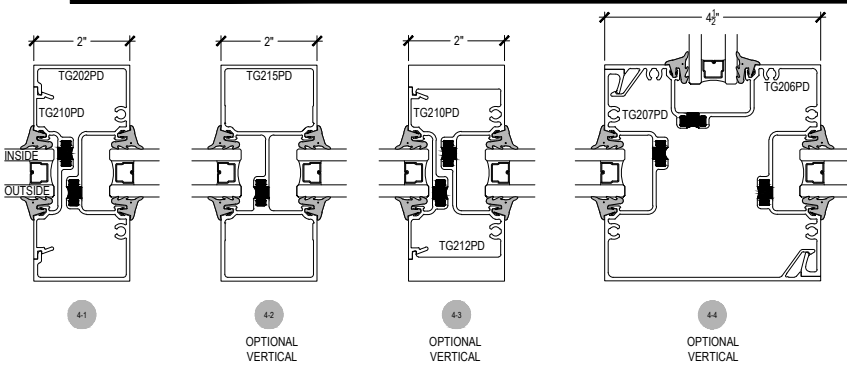

# AG451T Series

Description: 2" x 4 1/2" Center Glazed for 1" Glass

Function: Storefront

Detail: Horizontals

Scale: 3" = 1'-0"

SHEET 2 OF 2

\* SPECIAL ORDER  
CALL FOR  
AVAILABILITY

# AG451T Series

Description: 2" x 4 1/2" Center Glazed for 1" Glass

Function: Storefront

Detail: Verticals, Jamb

Scale: 3" = 1'-0"

\* SPECIAL ORDER  
CALL FOR  
AVAILABILITY

6-1  
90° CORNER ASSEMBLY

6-2  
135° CORNER ASSEMBLY

6-3  
135° CORNER ASSEMBLY

6-4  
90° CORNER ASSEMBLY

6-5  
ADJUSTABLE CORNER  
12.5° MAX ANGLE EACH WAY FROM CL

6-6  
ADJUSTABLE CORNER  
2.5° MIN ANGLE EACH WAY FROM CL

\* SPECIAL ORDER  
CALL FOR  
AVAILABILITY

# AG451T Series

Description: 2" x 4 1/2" Center Glazed for 1" Glass

Function: Storefront

Detail: Doors

Scale: 3" = 1'-0"