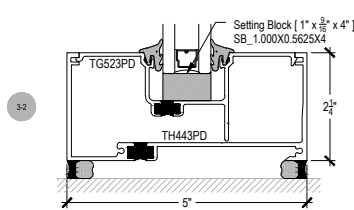

# AG451T Series

Description: 2" x 4 1/2" Center Glazed for 1" Glass

Function: Storefront

Detail: Horizontals

Scale: 3" = 1'-0"

SHEET 1 OF 5

COMPENSATING STICK  
OUTSIDE SET

COMPENSATING STICK  
INSIDE SET

SCREW SPLINE  
INSIDE SET

SCREW SPLINE  
OUTSIDE SET

\* SPECIAL ORDER  
CALL FOR  
AVAILABILITY

# AG451T Series

Description: 2" x 4 1/2" Center Glazed for 1" Glass

Function: Storefront

Detail: Horizontals

Scale: 3" = 1'-0"

SHEET 2 OF 2

\* SPECIAL ORDER  
CALL FOR  
AVAILABILITY

# AG451T Series

Description: 2" x 4 1/2" Center Glazed for 1" Glass

Function: Storefront

Detail: Verticals, Jamb

Scale: 3" = 1'-0"

\* SPECIAL ORDER  
CALL FOR  
AVAILABILITY

6-1  
90° CORNER ASSEMBLY

6-2  
135° CORNER ASSEMBLY