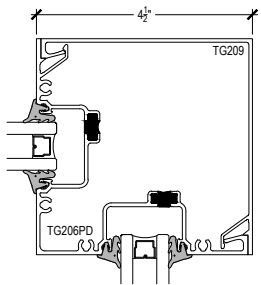

# AG451T Series

Description: 2" x 4 1/2" Center Glazed for 1" Glass

Function: Storefront

Detail: Horizontals

Scale: 3" = 1'-0"

SHEET 2 OF 2

\* SPECIAL ORDER  
CALL FOR  
AVAILABILITY

# AG451T Series

Description: 2" x 4 1/2" Center Glazed for 1" Glass

Function: Storefront

Detail: Verticals, Jamb

Scale: 3" = 1'-0"

\* SPECIAL ORDER  
CALL FOR  
AVAILABILITY

6-1  
90° CORNER ASSEMBLY

6-2  
135° CORNER ASSEMBLY

6-3  
135° CORNER ASSEMBLY

6-4  
90° CORNER ASSEMBLY

6-5  
ADJUSTABLE CORNER  
12.5° MAX ANGLE EACH WAY FROM CL

6-6  
ADJUSTABLE CORNER  
2.5° MIN ANGLE EACH WAY FROM CL

\* SPECIAL ORDER  
CALL FOR  
AVAILABILITY

# AG451T Series

Description: 2" x 4 1/2" Center Glazed for 1" Glass

Function: Storefront

Detail: Doors

Scale: 3" = 1'-0"