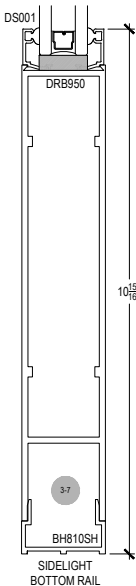

# AG451T Series

Description: 2" x 4 1/2" Center Glazed for 1" Glass

Function: Storefront

Detail: Horizontals

Scale: 3" = 1'-0"

SHEET 1 OF 5

COMPENSATING STICK  
OUTSIDE SET

COMPENSATING STICK  
INSIDE SET

# AG451T Series

Description: 2" x 4 1/2" Center Glazed for 1" Glass

Function: Storefront

Detail: Horizontals

Scale: 3" = 1'-0"

SHEET 2 OF 2

\* SPECIAL ORDER  
CALL FOR  
AVAILABILITY

# AG451T Series

Description: 2" x 4 1/2" Center Glazed for 1" Glass

Function: Storefront

Detail: Verticals, Jamb

Scale: 3" = 1'-0"

\* SPECIAL ORDER  
CALL FOR  
AVAILABILITY

6-1  
90° CORNER ASSEMBLY

6-2  
135° CORNER ASSEMBLY

6-3  
135° CORNER ASSEMBLY

6-4  
90° CORNER ASSEMBLY

6-5  
ADJUSTABLE CORNER  
12.5° MAX ANGLE EACH WAY FROM CL

6-6  
ADJUSTABLE CORNER  
2.5° MIN ANGLE EACH WAY FROM CL

\* SPECIAL ORDER  
CALL FOR  
AVAILABILITY