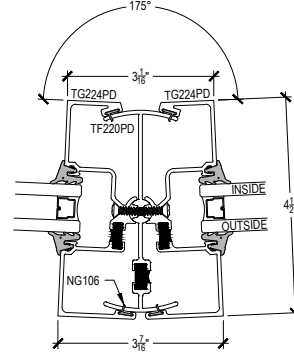

# AG451T Series

Description: 2" x 4 1/2" Center Glazed for 1" Glass

Function: Storefront

Detail: Horizontals

Scale: 3" = 1'-0"

SHEET 2 OF 2

\* SPECIAL ORDER  
CALL FOR  
AVAILABILITY

# AG451T Series

Description: 2" x 4 1/2" Center Glazed for 1" Glass

Function: Storefront

Detail: Verticals, Jamb

Scale: 3" = 1'-0"

\* SPECIAL ORDER  
CALL FOR  
AVAILABILITY

6-1  
90° CORNER ASSEMBLY

6-2  
135° CORNER ASSEMBLY

6-3  
135° CORNER ASSEMBLY

6-4  
90° CORNER ASSEMBLY

6-5  
ADJUSTABLE CORNER  
12.5° MAX ANGLE EACH WAY FROM CL

6-6  
ADJUSTABLE CORNER  
2.5° MIN ANGLE EACH WAY FROM CL

\* SPECIAL ORDER  
CALL FOR  
AVAILABILITY

# AG451T Series

Description: 2" x 4 1/2" Center Glazed for 1" Glass

Function: Storefront

Detail: Doors

Scale: 3" = 1'-0"