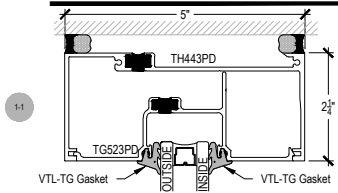

# AG451T Series

Description: 2" x 4 1/2" Center Glazed for 1" Glass

Function: Storefront

Detail: Horizontals

Scale: 3" = 1'-0"

SHEET 1 OF 5

COMPENSATING STICK  
OUTSIDE SET

COMPENSATING STICK  
INSIDE SET

SCREW SPLINE  
INSIDE SET

SCREW SPLINE  
OUTSIDE SET

\* SPECIAL ORDER  
CALL FOR  
AVAILABILITY

# AG451T Series

Description: 2" x 4 1/2" Center Glazed for 1" Glass

Function: Storefront

Detail: Horizontals

Scale: 3" = 1'-0"

SHEET 2 OF 2

\* SPECIAL ORDER  
CALL FOR  
AVAILABILITY

# AG451T Series

Description: 2" x 4 1/2" Center Glazed for 1" Glass

Function: Storefront

Detail: Verticals, Jamb

Scale: 3" = 1'-0"

\* SPECIAL ORDER  
CALL FOR  
AVAILABILITY

6-1  
90° CORNER ASSEMBLY

6-2  
135° CORNER ASSEMBLY