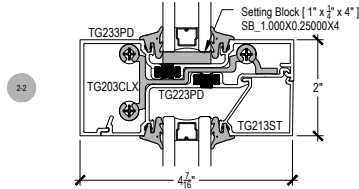

# AG451T Series

Description: 2" x 4 1/2" Center Glazed for 1" Glass

Function: Storefront

Detail: Horizontals

Scale: 3" = 1'-0"

SHEET 1 OF 5

COMPENSATING STICK  
OUTSIDE SET

COMPENSATING STICK  
INSIDE SET

SCREW SPLINE  
INSIDE SET

SCREW SPLINE  
OUTSIDE SET

\* SPECIAL ORDER  
CALL FOR  
AVAILABILITY

# AG451T Series

Description: 2" x 4 1/2" Center Glazed for 1" Glass

Function: Storefront

Detail: Horizontals

Scale: 3" = 1'-0"

SHEET 2 OF 2

\* SPECIAL ORDER  
CALL FOR  
AVAILABILITY

# AG451T Series

Description: 2" x 4 1/2" Center Glazed for 1" Glass

Function: Storefront

Detail: Verticals, Jamb

Scale: 3" = 1'-0"

\* SPECIAL ORDER  
CALL FOR  
AVAILABILITY

6-1  
90° CORNER ASSEMBLY

6-2  
135° CORNER ASSEMBLY