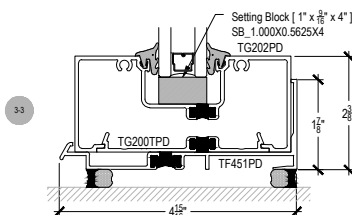

# AG451T Series

Description: 2" x 4 1/2" Center Glazed for 1" Glass

Function: Storefront

Detail: Horizontals

Scale: 3" = 1'-0"

SHEET 1 OF 5

COMPENSATING STICK  
OUTSIDE SET

COMPENSATING STICK  
INSIDE SET

SCREW SPLINE  
INSIDE SET

SCREW SPLINE  
OUTSIDE SET

\* SPECIAL ORDER  
CALL FOR  
AVAILABILITY

# AG451T Series

Description: 2" x 4 1/2" Center Glazed for 1" Glass

Function: Storefront

Detail: Horizontals

Scale: 3" = 1'-0"

SHEET 2 OF 2

\* SPECIAL ORDER  
CALL FOR  
AVAILABILITY

# AG451T Series

Description: 2" x 4 1/2" Center Glazed for 1" Glass

Function: Storefront

Detail: Verticals, Jamb

Scale: 3" = 1'-0"

\* SPECIAL ORDER  
CALL FOR  
AVAILABILITY

6-1  
90° CORNER ASSEMBLY

6-2  
135° CORNER ASSEMBLY