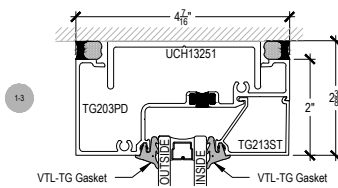

# AG451T Series

Description: 2" x 4 1/2" Center Glazed for 1" Glass

Function: Storefront

Detail: Horizontals

Scale: 3" = 1'-0"

SHEET 1 OF 5

COMPENSATING STICK  
OUTSIDE SET

COMPENSATING STICK  
INSIDE SET

SCREW SPLINE  
INSIDE SET

SCREW SPLINE  
OUTSIDE SET

\* SPECIAL ORDER  
CALL FOR  
AVAILABILITY

# AG451T Series

Description: 2" x 4 1/2" Center Glazed for 1" Glass

Function: Storefront

Detail: Horizontals

Scale: 3" = 1'-0"

SHEET 2 OF 2

\* SPECIAL ORDER  
CALL FOR  
AVAILABILITY

# AG451T Series

Description: 2" x 4 1/2" Center Glazed for 1" Glass

Function: Storefront

Detail: Verticals, Jamb

Scale: 3" = 1'-0"

\* SPECIAL ORDER  
CALL FOR  
AVAILABILITY

6-1  
90° CORNER ASSEMBLY

6-2  
135° CORNER ASSEMBLY