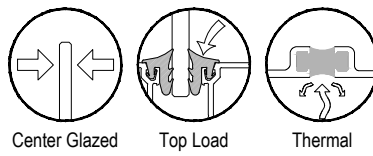

# AG451T Series

Description: 2" x 4 1/2" Center Glazed for 1" Glass

Function: Storefront

Detail: Horizontals

Scale: 3" = 1'-0"

SHEET 1 OF 5

COMPENSATING STICK  
OUTSIDE SET

COMPENSATING STICK  
INSIDE SET

SCREW SPLINE  
INSIDE SET

SCREW SPLINE  
OUTSIDE SET

\* SPECIAL ORDER  
CALL FOR  
AVAILABILITY

# AG451T Series

Description: 2" x 4 1/2" Center Glazed for 1" Glass

Function: Storefront

Detail: Verticals, Jamb

Scale: 3" = 1'-0"

\* SPECIAL ORDER  
CALL FOR  
AVAILABILITY

6-1  
90° CORNER ASSEMBLY

6-2  
135° CORNER ASSEMBLY