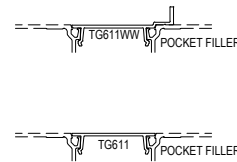

# AG451T Series

Description: 2" x 4 1/2" Center Glazed for 1" Glass

Function: Storefront

Detail: Horizontals

Scale: 3" = 1'-0"

SHEET 2 OF 2

\* SPECIAL ORDER  
CALL FOR  
AVAILABILITY

# AG451T Series

Description: 2" x 4 1/2" Center Glazed for 1" Glass

Function: Storefront

Detail: Verticals, Jamb

Scale: 3" = 1'-0"

\* SPECIAL ORDER  
CALL FOR  
AVAILABILITY

6-1  
90° CORNER ASSEMBLY

6-2  
135° CORNER ASSEMBLY