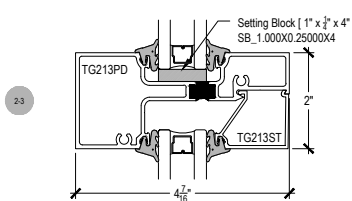

# AG451T Series

Description: 2" x 4 1/2" Center Glazed for 1" Glass

Function: Storefront

Detail: Horizontals

Scale: 3" = 1'-0"

SHEET 1 OF 5

COMPENSATING STICK  
OUTSIDE SET

COMPENSATING STICK  
INSIDE SET

SCREW SPLINE  
INSIDE SET

SCREW SPLINE  
OUTSIDE SET

\* SPECIAL ORDER  
CALL FOR  
AVAILABILITY

# AG451T Series

Description: 2" x 4 1/2" Center Glazed for 1" Glass

Function: Storefront

Detail: Horizontals

Scale: 3" = 1'-0"

SHEET 2 OF 2

\* SPECIAL ORDER  
CALL FOR  
AVAILABILITY

# AG451T Series

Description: 2" x 4 1/2" Center Glazed for 1" Glass

Function: Storefront

Detail: Verticals, Jamb

Scale: 3" = 1'-0"

\* SPECIAL ORDER  
CALL FOR  
AVAILABILITY

6-1  
90° CORNER ASSEMBLY

6-2  
135° CORNER ASSEMBLY