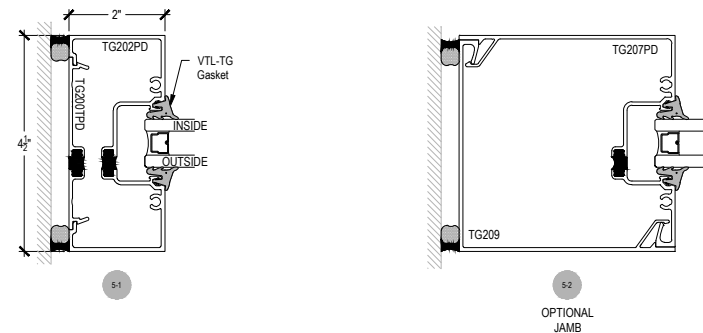

# AG451T Series

Description: 2" x 4 1/2" Center Glazed for 1" Glass

Function: Storefront

Detail: Horizontals

Scale: 3" = 1'-0"

SHEET 2 OF 2

\* SPECIAL ORDER  
CALL FOR  
AVAILABILITY

# AG451T Series

Description: 2" x 4 1/2" Center Glazed for 1" Glass

Function: Storefront

Detail: Verticals, Jamb

Scale: 3" = 1'-0"

\* SPECIAL ORDER  
CALL FOR  
AVAILABILITY

6-1  
90° CORNER ASSEMBLY

6-2  
135° CORNER ASSEMBLY

# AG451T Series

Description: 2" x 4 1/2" Center Glazed for 1" Glass

Function: Storefront

Detail: Doors

Scale: 3" = 1'-0"