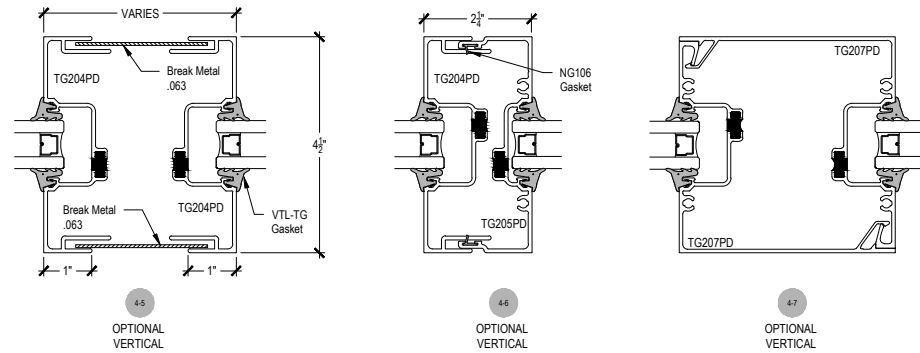

# AG451T Series

Description: 2" x 4 1/2" Center Glazed for 1" Glass

Function: Storefront

Detail: Horizontals

Scale: 3" = 1'-0"

SHEET 2 OF 2

\* SPECIAL ORDER  
CALL FOR  
AVAILABILITY

# AG451T Series

Description: 2" x 4 1/2" Center Glazed for 1" Glass

Function: Storefront

Detail: Verticals, Jamb

Scale: 3" = 1'-0"

\* SPECIAL ORDER  
CALL FOR  
AVAILABILITY

6-1  
90° CORNER ASSEMBLY

6-2  
135° CORNER ASSEMBLY