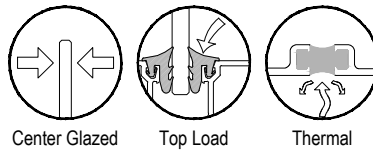

# AG451T Series

Description: 2" x 4 1/2" Center Glazed for 1" Glass

Function: Storefront

Detail: Verticals, Jamb

Scale: 3" = 1'-0"

\* SPECIAL ORDER  
CALL FOR  
AVAILABILITY

6-1  
90° CORNER ASSEMBLY

6-2  
135° CORNER ASSEMBLY

6-3  
135° CORNER ASSEMBLY

6-4  
90° CORNER ASSEMBLY

6-5  
ADJUSTABLE CORNER  
12.5° MAX ANGLE EACH WAY FROM CL

6-6  
ADJUSTABLE CORNER  
2.5° MIN ANGLE EACH WAY FROM CL

\* SPECIAL ORDER  
CALL FOR  
AVAILABILITY

# AG451T Series

Description: 2" x 4 1/2" Center Glazed for 1" Glass

Function: Storefront

Detail: Doors

Scale: 3" = 1'-0"