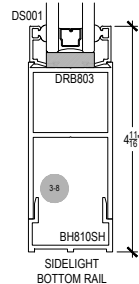

# AG451T Series

Description: 2" x 4 1/2" Center Glazed for 1" Glass

Function: Storefront

Detail: Horizontals

Scale: 3" = 1'-0"

SHEET 2 OF 2

\* SPECIAL ORDER  
CALL FOR  
AVAILABILITY

# AG451T Series

Description: 2" x 4 1/2" Center Glazed for 1" Glass

Function: Storefront

Detail: Verticals, Jamb

Scale: 3" = 1'-0"

\* SPECIAL ORDER  
CALL FOR  
AVAILABILITY

6-1  
90° CORNER ASSEMBLY

6-2  
135° CORNER ASSEMBLY

6-3  
135° CORNER ASSEMBLY

6-4  
90° CORNER ASSEMBLY

6-5  
ADJUSTABLE CORNER  
12.5° MAX ANGLE EACH WAY FROM CL

6-6  
ADJUSTABLE CORNER  
2.5° MIN ANGLE EACH WAY FROM CL

\* SPECIAL ORDER  
CALL FOR  
AVAILABILITY

# AG451T Series

Description: 2" x 4 1/2" Center Glazed for 1" Glass

Function: Storefront

Detail: Doors

Scale: 3" = 1'-0"