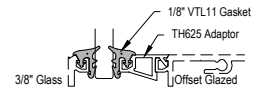

SHEET 1 OF 6

SHEAR BLOCK INSIDE SET
Continuous Head / Sill

COMPENSATING STICK OUTSIDE SET

COMPENSATING STICK INSIDE SET

SCREW RACE INSIDE SET

OPTIONAL SILL

OPTIONAL SILL

OPTIONAL LUGS

Procedures, instructions, or modifications which may affect pricing and delivery, consult Arcadia customer service.

TC470 Series

Description: 2 1/4" X 4 1/2" Offset Glazed For 1" Glass
 Function: Storefront
 Detail: Horizontals
 Scale: 3" = 1'-0"