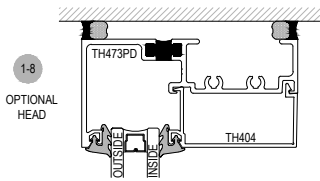

Offset Glazed

Top Load

Thermal

TC470 Series

Description: 2 1/4" X 4 1/2" Offset Glazed For 1" Glass

Function: Storefront

Detail: Horizontals

Scale: 3" = 1'-0"

SHEET 1 OF 6

SHEAR BLOCK INSIDE SET
Continuous Head / Sill

COMPENSATING STICK OUTSIDE SET

COMPENSATING STICK INSIDE SET

SCREW RACE INSIDE SET

OPTIONAL SILL

OPTIONAL SILL

OPTIONAL LUGS

Procedures, instructions, or modifications which may affect pricing and delivery, consult Arcadia customer service.

TC470 Series

Description: 2 1/4" X 4 1/2" Offset Glazed For 1" Glass
 Function: Storefront
 Detail: Horizontals
 Scale: 3" = 1'-0"

Procedures, instructions, or modifications which may affect pricing and delivery, consult Arcadia customer service.

TC470 Series

Description: 2 1/4" X 4 1/2" Offset Glazed For 1" Glass
 Function: Storefront
 Detail: Doors
 Scale: 3" = 1'-0"