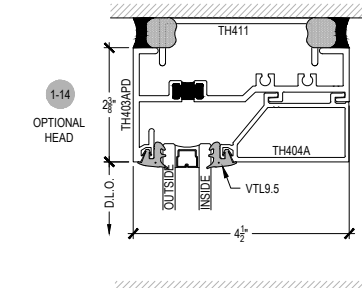

SHEET 1 OF 6

SHEAR BLOCK INSIDE SET
Continuous Head / Sill

COMPENSATING STICK OUTSIDE SET

COMPENSATING STICK INSIDE SET

SCREW RACE INSIDE SET

OPTIONAL SILL

OPTIONAL SILL

OPTIONAL LUGS

Procedures, instructions, or modifications which may affect pricing and delivery, consult Arcadia customer service.

TC470 Series

Description: 2 1/4" X 4 1/2" Offset Glazed For 1" Glass
 Function: Storefront
 Detail: Horizontals
 Scale: 3" = 1'-0"

Procedures, instructions, or modifications which may affect pricing and delivery, consult Arcadia customer service.

TC470 Series

Description: 2 1/4" X 4 1/2" Offset Glazed For 1" Glass
 Function: Storefront
 Detail: Doors
 Scale: 3" = 1'-0"

Procedures, instructions, or modifications which may affect pricing and delivery, consult Arcadia customer service.

TC470 Series

Description: 2 1/4" X 4 1/2" Offset Glazed For 1" Glass
 Function: Storefront
 Detail: Offset Hung Doors
 Scale: 3" = 1'-0"