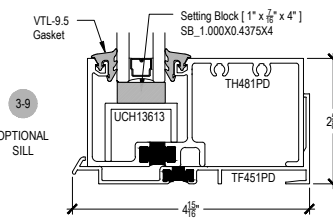

Offset Glazed

Top Load

Thermal

TC470 Series

Description: 2 1/4" X 4 1/2" Offset Glazed For 1" Glass

Function: Storefront

Detail: Horizontals

Scale: 3" = 1'-0"

SHEET 1 OF 6

SHEAR BLOCK INSIDE SET
Continuous Head / Sill

COMPENSATING STICK OUTSIDE SET

COMPENSATING STICK INSIDE SET

SCREW RACE INSIDE SET

OPTIONAL SILL

OPTIONAL SILL

OPTIONAL LUGS

Procedures, instructions, or modifications which may affect pricing and delivery, consult Arcadia customer service.

TC470 Series

Description: 2 1/4" X 4 1/2" Offset Glazed For 1" Glass
 Function: Storefront
 Detail: Horizontals
 Scale: 3" = 1'-0"

Procedures, instructions, or modifications which may affect pricing and delivery, consult Arcadia customer service.

TC470 Series

Description: 2 1/4" X 4 1/2" Offset Glazed For 1" Glass
 Function: Storefront
 Detail: Doors
 Scale: 3" = 1'-0"