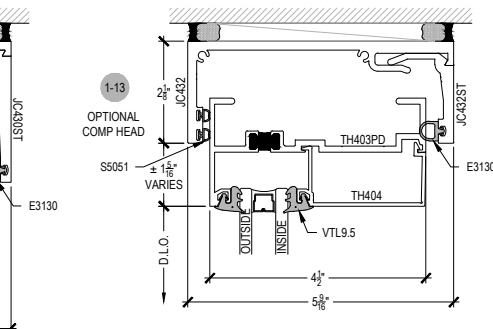

SHEET 1 OF 6

SHEAR BLOCK INSIDE SET
Continuous Head / Sill

COMPENSATING STICK OUTSIDE SET

COMPENSATING STICK INSIDE SET

SCREW RACE INSIDE SET

OPTIONAL SILL

OPTIONAL SILL

OPTIONAL LUGS

Procedures, instructions, or modifications which may affect pricing and delivery, consult Arcadia customer service.

TC470 Series

Description: 2 1/4" X 4 1/2" Offset Glazed For 1" Glass
 Function: Storefront
 Detail: Horizontals
 Scale: 3" = 1'-0"

Procedures, instructions, or modifications which may affect pricing and delivery, consult Arcadia customer service.

TC470 Series

Description: 2 1/4" X 4 1/2" Offset Glazed For 1" Glass
 Function: Storefront
 Detail: Doors
 Scale: 3" = 1'-0"

Procedures, instructions, or modifications which may affect pricing and delivery, consult Arcadia customer service.

TC470 Series

Description: 2 1/4" X 4 1/2" Offset Glazed For 1" Glass
 Function: Storefront
 Detail: Offset Hung Doors
 Scale: 3" = 1'-0"