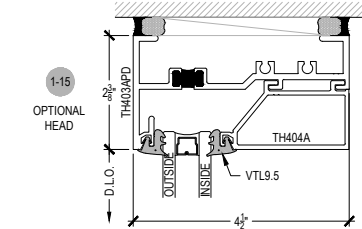

SHEET 1 OF 6

SHEAR BLOCK INSIDE SET
Continuous Head / Sill

COMPENSATING STICK OUTSIDE SET

COMPENSATING STICK INSIDE SET

SCREW RACE INSIDE SET

OPTIONAL SILL

OPTIONAL SILL

OPTIONAL LUGS

Procedures, instructions, or modifications which may affect pricing and delivery, consult Arcadia customer service.

TC470 Series

Description: 2 1/4" X 4 1/2" Offset Glazed For 1" Glass
 Function: Storefront
 Detail: Horizontals
 Scale: 3" = 1'-0"

Procedures, instructions, or modifications which may affect pricing and delivery, consult Arcadia customer service.

TC470 Series

Description: 2 1/4" X 4 1/2" Offset Glazed For 1" Glass
 Function: Storefront
 Detail: Doors
 Scale: 3" = 1'-0"