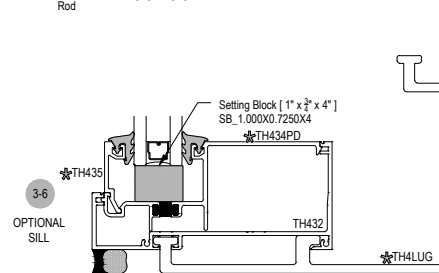

Offset Glazed

Top Load

Thermal

TC470 Series

Description: 2 1/4" X 4 1/2" Offset Glazed For 1" Glass

Function: Storefront

Detail: Horizontals

Scale: 3" = 1'-0"

SHEET 1 OF 6

SHEAR BLOCK INSIDE SET
Continuous Head / Sill

COMPENSATING STICK OUTSIDE SET

COMPENSATING STICK INSIDE SET

SCREW RACE INSIDE SET

OPTIONAL SILL

OPTIONAL SILL

OPTIONAL LUGS

Procedures, instructions, or modifications which may affect pricing and delivery, consult Arcadia customer service.

TC470 Series

Description: 2 1/4" X 4 1/2" Offset Glazed For 1" Glass
 Function: Storefront
 Detail: Horizontals
 Scale: 3" = 1'-0"

Procedures, instructions, or modifications which may affect pricing and delivery, consult Arcadia customer service.

TC470 Series

Description: 2 1/4" X 4 1/2" Offset Glazed For 1" Glass
 Function: Storefront
 Detail: Doors
 Scale: 3" = 1'-0"