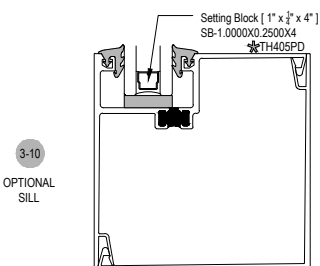

SHEET 1 OF 6

SHEAR BLOCK INSIDE SET
Continuous Head / Sill

COMPENSATING STICK OUTSIDE SET

COMPENSATING STICK INSIDE SET

SCREW RACE INSIDE SET

OPTIONAL SILL

OPTIONAL SILL

OPTIONAL LUGS

Procedures, instructions, or modifications which may affect pricing and delivery, consult Arcadia customer service.

TC470 Series

Description: 2 1/4" X 4 1/2" Offset Glazed For 1" Glass
 Function: Storefront
 Detail: Horizontals
 Scale: 3" = 1'-0"

Procedures, instructions, or modifications which may affect pricing and delivery, consult Arcadia customer service.

TC470 Series

Description: 2 1/4" X 4 1/2" Offset Glazed For 1" Glass
 Function: Storefront
 Detail: Doors
 Scale: 3" = 1'-0"