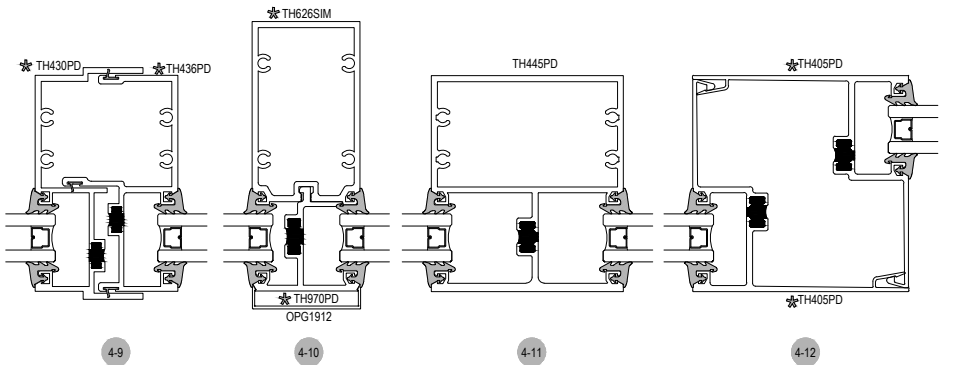

Procedures, instructions, or modifications which may affect pricing and delivery, consult Arcadia customer service.

TC470 Series

Description: 2 1/4" X 4 1/2" Offset Glazed For 1" Glass
 Function: Storefront
 Detail: Horizontals
 Scale: 3" = 1'-0"

Procedures, instructions, or modifications which may affect pricing and delivery, consult Arcadia customer service.

TC470 Series

Description: 2 1/4" X 4 1/2" Offset Glazed For 1" Glass
 Function: Storefront
 Detail: Doors
 Scale: 3" = 1'-0"

Procedures, instructions, or modifications which may affect pricing and delivery, consult Arcadia customer service.

TC470 Series

Description: 2 1/4" X 4 1/2" Offset Glazed For 1" Glass
 Function: Storefront
 Detail: Offset Hung Doors
 Scale: 3" = 1'-0"