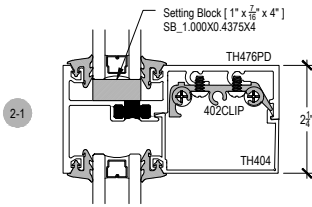

Offset Glazed

Top Load

Thermal

TC470 Series

Description: 2 1/4" X 4 1/2" Offset Glazed For 1" Glass

Function: Storefront

Detail: Horizontals

Scale: 3" = 1'-0"

SHEET 1 OF 6

SHEAR BLOCK INSIDE SET
Continuous Head / Sill

COMPENSATING STICK OUTSIDE SET

COMPENSATING STICK INSIDE SET

SCREW RACE INSIDE SET

OPTIONAL SILL

OPTIONAL SILL

OPTIONAL LUGS

Procedures, instructions, or modifications which may affect pricing and delivery, consult Arcadia customer service.

TC470 Series

Description: 2 1/4" X 4 1/2" Offset Glazed For 1" Glass
 Function: Storefront
 Detail: Horizontals
 Scale: 3" = 1'-0"

Procedures, instructions, or modifications which may affect pricing and delivery, consult Arcadia customer service.

TC470 Series

Description: 2 1/4" X 4 1/2" Offset Glazed For 1" Glass
 Function: Storefront
 Detail: Doors
 Scale: 3" = 1'-0"