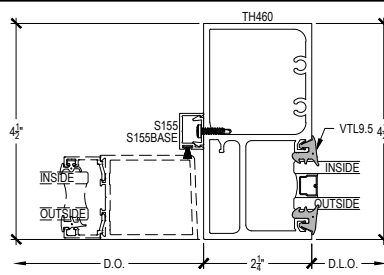

DOOR JAMB @ SIDELITE
8-1