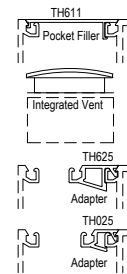

Offset Glazed

Top Load

Thermal

TC470 Series

Description: 2 1/4" X 4 1/2" Offset Glazed For 1" Glass

Function: Storefront

Detail: Horizontals

Scale: 3" = 1'-0"

SHEET 1 OF 6

SHEAR BLOCK INSIDE SET
Continuous Head / Sill

COMPENSATING STICK OUTSIDE SET

COMPENSATING STICK INSIDE SET

SCREW RACE INSIDE SET

OPTIONAL SILL

OPTIONAL SILL

OPTIONAL LUGS

Procedures, instructions, or modifications which may affect pricing and delivery, consult Arcadia customer service.

TC470 Series

Description: 2 1/4" X 4 1/2" Offset Glazed For 1" Glass
 Function: Storefront
 Detail: Horizontals
 Scale: 3" = 1'-0"