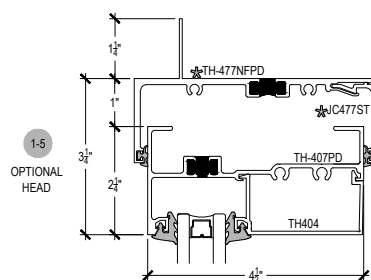

Offset Glazed

Top Load

Thermal

TC470 Series

Description: 2 1/4" X 4 1/2" Offset Glazed For 1" Glass

Function: Storefront

Detail: Horizontals

Scale: 3" = 1'-0"

SHEET 1 OF 6

SHEAR BLOCK INSIDE SET
Continuous Head / Sill

COMPENSATING STICK OUTSIDE SET

COMPENSATING STICK INSIDE SET

SCREW RACE INSIDE SET

OPTIONAL SILL

OPTIONAL SILL

OPTIONAL LUGS

Procedures, instructions, or modifications which may affect pricing and delivery, consult Arcadia customer service.

TC470 Series

Description: 2 1/4" X 4 1/2" Offset Glazed For 1" Glass
 Function: Storefront
 Detail: Horizontals
 Scale: 3" = 1'-0"

Procedures, instructions, or modifications which may affect pricing and delivery, consult Arcadia customer service.

TC470 Series

Description: 2 1/4" X 4 1/2" Offset Glazed For 1" Glass
 Function: Storefront
 Detail: Doors
 Scale: 3" = 1'-0"