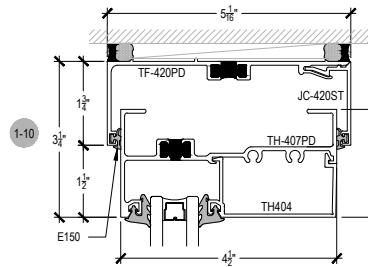

SHEET 1 OF 6

SHEAR BLOCK INSIDE SET
Continuous Head / Sill

COMPENSATING STICK OUTSIDE SET

COMPENSATING STICK INSIDE SET

SCREW RACE INSIDE SET

OPTIONAL SILL

OPTIONAL SILL

OPTIONAL LUGS

Procedures, instructions, or modifications which may affect pricing and delivery, consult Arcadia customer service.

TC470 Series

Description: 2 1/4" X 4 1/2" Offset Glazed For 1" Glass
 Function: Storefront
 Detail: Horizontals
 Scale: 3" = 1'-0"

Procedures, instructions, or modifications which may affect pricing and delivery, consult Arcadia customer service.

TC470 Series

Description: 2 1/4" X 4 1/2" Offset Glazed For 1" Glass
 Function: Storefront
 Detail: Doors
 Scale: 3" = 1'-0"

Procedures, instructions, or modifications which may affect pricing and delivery, consult Arcadia customer service.

TC470 Series

Description: 2 1/4" X 4 1/2" Offset Glazed For 1" Glass
 Function: Storefront
 Detail: Offset Hung Doors
 Scale: 3" = 1'-0"