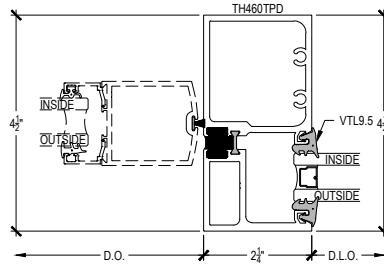

OPTIONAL THERMAL
DOOR JAMB @ SIDELITE
8-4