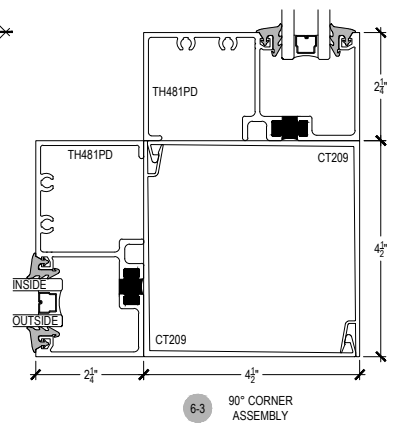

SHEET 1 OF 6

SHEAR BLOCK INSIDE SET
Continuous Head / Sill

COMPENSATING STICK OUTSIDE SET

COMPENSATING STICK INSIDE SET

SCREW RACE INSIDE SET

OPTIONAL SILL

OPTIONAL SILL

OPTIONAL LUGS

Procedures, instructions, or modifications which may affect pricing and delivery, consult Arcadia customer service.

TC470 Series

Description: 2 1/4" X 4 1/2" Offset Glazed For 1" Glass
 Function: Storefront
 Detail: Horizontals
 Scale: 3" = 1'-0"

Procedures, instructions, or modifications which may affect pricing and delivery, consult Arcadia customer service.

TC470 Series

Description: 2 1/4" X 4 1/2" Offset Glazed For 1" Glass
 Function: Storefront
 Detail: Doors
 Scale: 3" = 1'-0"

Procedures, instructions, or modifications which may affect pricing and delivery, consult Arcadia customer service.

TC470 Series

Description: 2 1/4" X 4 1/2" Offset Glazed For 1" Glass
 Function: Storefront
 Detail: Offset Hung Doors
 Scale: 3" = 1'-0"