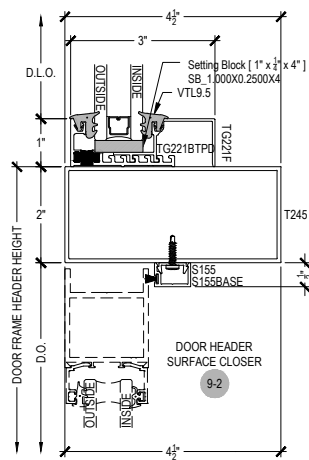

DOOR JAMB
7-1

DOOR JAMB @ SIDELITE
8-1

DOOR JAMB @ TRANSOM
5-3

DOOR JAMB @ SIDELITE TRANSOM
4-14

HEAD @ TRANSOM PUNCHED
12-1

9-1

11-1

9-2

11-2

OPTIONAL THRESHOLDS @ OFFSET HUNG DOOR
10-1 10-2 10-3

TC470 Series

Description: 2 1/4" X 4 1/2" Offset Glazed For 1" Glass

Function: Storefront

Detail: Offset Hung Doors - Options

Scale: 3" = 1'-0"

SHEET 5 OF 6