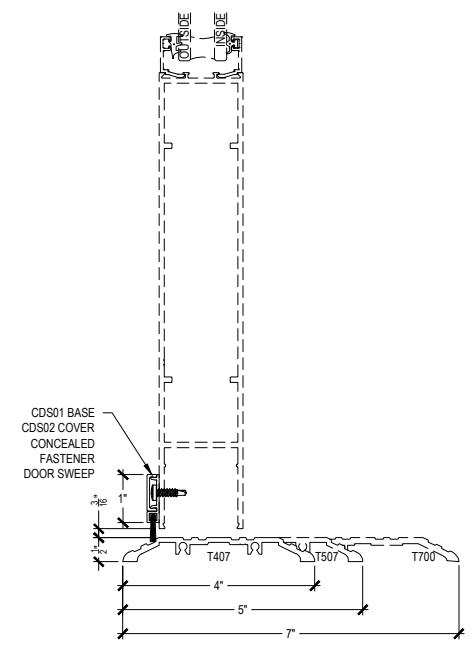

DOOR JAMB
7-1

DOOR JAMB @ SIDELITE
8-1

DOOR JAMB @ TRANSOM
5-3

DOOR JAMB @ SIDELITE TRANSOM
4-14

HEAD @ TRANSOM PUNCHED
12-1

9-1

11-1

9-2

11-2

OPTIONAL THRESHOLDS @ OFFSET HUNG DOOR
10-1 10-2 10-3

TC470 Series

Description: 2 1/4" X 4 1/2" Offset Glazed For 1" Glass

Function: Storefront

Detail: Offset Hung Doors - Options

Scale: 3" = 1'-0"

SHEET 5 OF 6