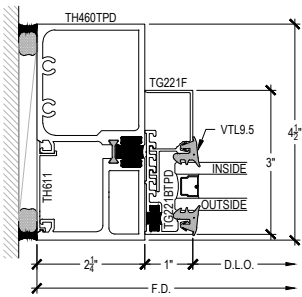

OPTIONAL THERMAL DOOR JAMB @ TRANSOM
5-4