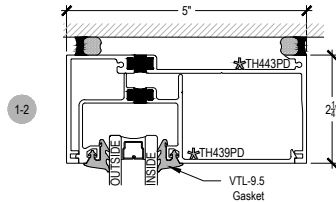

Offset Glazed

Top Load

Thermal

TC470 Series

Description: 2 1/4" X 4 1/2" Offset Glazed For 1" Glass

Function: Storefront

Detail: Horizontals

Scale: 3" = 1'-0"

SHEET 1 OF 6

SHEAR BLOCK INSIDE SET
Continuous Head / Sill

COMPENSATING STICK OUTSIDE SET

COMPENSATING STICK INSIDE SET

SCREW RACE INSIDE SET

OPTIONAL SILL

OPTIONAL SILL

OPTIONAL LUGS

Procedures, instructions, or modifications which may affect pricing and delivery, consult Arcadia customer service.

TC470 Series

Description: 2 1/4" X 4 1/2" Offset Glazed For 1" Glass
 Function: Storefront
 Detail: Horizontals
 Scale: 3" = 1'-0"

Procedures, instructions, or modifications which may affect pricing and delivery, consult Arcadia customer service.

TC470 Series

Description: 2 1/4" X 4 1/2" Offset Glazed For 1" Glass
 Function: Storefront
 Detail: Doors
 Scale: 3" = 1'-0"