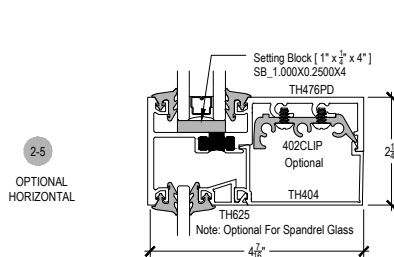

Offset Glazed

Top Load

Thermal

TC470 Series

Description: 2 1/4" X 4 1/2" Offset Glazed For 1" Glass

Function: Storefront

Detail: Horizontals

Scale: 3" = 1'-0"

SHEET 1 OF 6

SHEAR BLOCK INSIDE SET
Continuous Head / Sill

COMPENSATING STICK OUTSIDE SET

COMPENSATING STICK INSIDE SET

SCREW RACE INSIDE SET

OPTIONAL SILL

OPTIONAL SILL

OPTIONAL LUGS

Procedures, instructions, or modifications which may affect pricing and delivery, consult Arcadia customer service.

TC470 Series

Description: 2 1/4" X 4 1/2" Offset Glazed For 1" Glass
 Function: Storefront
 Detail: Horizontals
 Scale: 3" = 1'-0"

Procedures, instructions, or modifications which may affect pricing and delivery, consult Arcadia customer service.

TC470 Series

Description: 2 1/4" X 4 1/2" Offset Glazed For 1" Glass
 Function: Storefront
 Detail: Doors
 Scale: 3" = 1'-0"