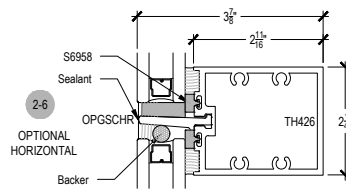

Offset Glazed

Top Load

Thermal

TC470 Series

Description: 2 1/4" X 4 1/2" Offset Glazed For 1" Glass

Function: Storefront

Detail: Horizontals

Scale: 3" = 1'-0"

SHEET 1 OF 6

SHEAR BLOCK INSIDE SET
Continuous Head / Sill

COMPENSATING STICK OUTSIDE SET

COMPENSATING STICK INSIDE SET

SCREW RACE INSIDE SET

OPTIONAL SILL

OPTIONAL SILL

OPTIONAL LUGS

Procedures, instructions, or modifications which may affect pricing and delivery, consult Arcadia customer service.

TC470 Series

Description: 2 1/4" X 4 1/2" Offset Glazed For 1" Glass
 Function: Storefront
 Detail: Horizontals
 Scale: 3" = 1'-0"

Procedures, instructions, or modifications which may affect pricing and delivery, consult Arcadia customer service.

TC470 Series

Description: 2 1/4" X 4 1/2" Offset Glazed For 1" Glass
 Function: Storefront
 Detail: Doors
 Scale: 3" = 1'-0"