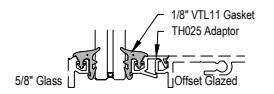

SHEET 1 OF 6

SHEAR BLOCK INSIDE SET
Continuous Head / Sill

COMPENSATING STICK OUTSIDE SET

COMPENSATING STICK INSIDE SET

SCREW RACE INSIDE SET

OPTIONAL SILL

OPTIONAL SILL

OPTIONAL LUGS

Procedures, instructions, or modifications which may affect pricing and delivery, consult Arcadia customer service.

TC470 Series

Description: 2 1/4" X 4 1/2" Offset Glazed For 1" Glass
 Function: Storefront
 Detail: Horizontals
 Scale: 3" = 1'-0"