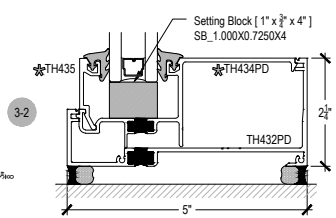

Offset Glazed

Top Load

Thermal

TC470 Series

Description: 2 1/4" X 4 1/2" Offset Glazed For 1" Glass

Function: Storefront

Detail: Horizontals

Scale: 3" = 1'-0"

SHEET 1 OF 6

SHEAR BLOCK INSIDE SET
Continuous Head / Sill

COMPENSATING STICK OUTSIDE SET

COMPENSATING STICK INSIDE SET

SCREW RACE INSIDE SET

OPTIONAL SILL

OPTIONAL SILL

OPTIONAL LUGS

Procedures, instructions, or modifications which may affect pricing and delivery, consult Arcadia customer service.

TC470 Series

Description: 2 1/4" X 4 1/2" Offset Glazed For 1" Glass
 Function: Storefront
 Detail: Horizontals
 Scale: 3" = 1'-0"

Procedures, instructions, or modifications which may affect pricing and delivery, consult Arcadia customer service.

TC470 Series

Description: 2 1/4" X 4 1/2" Offset Glazed For 1" Glass
 Function: Storefront
 Detail: Doors
 Scale: 3" = 1'-0"