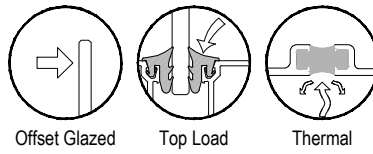

TC470 Series

Description: 2 1/4" X 4 1/2" Offset Glazed For 1" Glass
Function: Storefront
Detail: Doors
Scale: 3" = 1'-0"