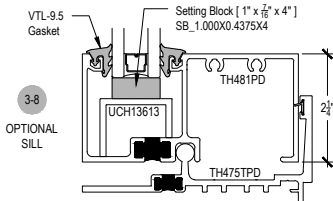

SHEET 1 OF 6

SHEAR BLOCK INSIDE SET
Continuous Head / Sill

COMPENSATING STICK OUTSIDE SET

COMPENSATING STICK INSIDE SET

SCREW RACE INSIDE SET

OPTIONAL SILL

OPTIONAL SILL

OPTIONAL LUGS

Procedures, instructions, or modifications which may affect pricing and delivery, consult Arcadia customer service.

TC470 Series

Description: 2 1/4" X 4 1/2" Offset Glazed For 1" Glass
 Function: Storefront
 Detail: Horizontals
 Scale: 3" = 1'-0"

Procedures, instructions, or modifications which may affect pricing and delivery, consult Arcadia customer service.

TC470 Series

Description: 2 1/4" X 4 1/2" Offset Glazed For 1" Glass
 Function: Storefront
 Detail: Doors
 Scale: 3" = 1'-0"