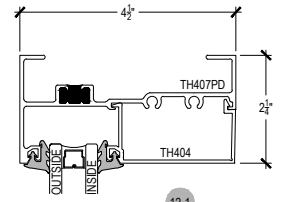

Procedures, instructions, or modifications which may affect pricing and delivery, consult Arcadia customer service.

TC470 Series

Description: 2 1/4" X 4 1/2" Offset Glazed For 1" Glass
 Function: Storefront
 Detail: Offset Hung Doors
 Scale: 3" = 1'-0"

DOOR JAMB
7-1

DOOR JAMB @ SIDELITE
8-1

DOOR JAMB @ TRANSOM
5-3

DOOR JAMB @ SIDELITE TRANSOM
4-14

HEAD @ TRANSOM PUNCHED
12-1

9-1

11-1

9-2

11-2

OPTIONAL THRESHOLDS @ OFFSET HUNG DOOR
10-1 10-2 10-3

TC470 Series

Description: 2 1/4" X 4 1/2" Offset Glazed For 1" Glass

Function: Storefront

Detail: Offset Hung Doors - Options

Scale: 3" = 1'-0"

SHEET 5 OF 6