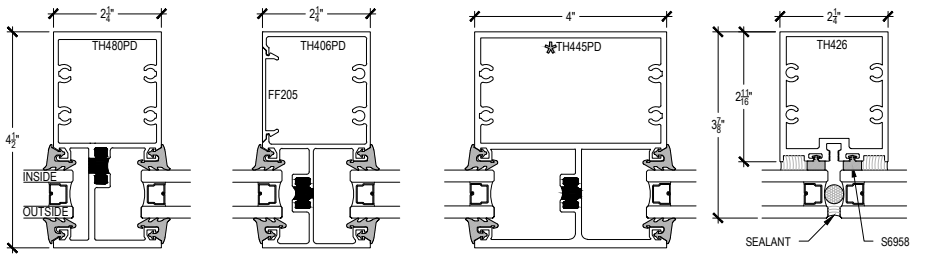

Procedures, instructions, or modifications which may affect pricing and delivery, consult Arcadia customer service.

TC470 Series

Description: 2 1/4" X 4 1/2" Offset Glazed For 1" Glass
 Function: Storefront
 Detail: Horizontals
 Scale: 3" = 1'-0"

Procedures, instructions, or modifications which may affect pricing and delivery, consult Arcadia customer service.

TC470 Series

Description: 2 1/4" X 4 1/2" Offset Glazed For 1" Glass
 Function: Storefront
 Detail: Doors
 Scale: 3" = 1'-0"

Procedures, instructions, or modifications which may affect pricing and delivery, consult Arcadia customer service.

TC470 Series

Description: 2 1/4" X 4 1/2" Offset Glazed For 1" Glass
 Function: Storefront
 Detail: Offset Hung Doors
 Scale: 3" = 1'-0"