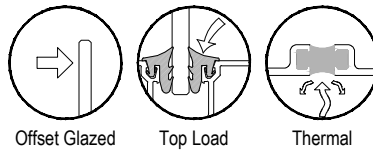

TC470 Series

Description: 2 1/4" X 4 1/2" Offset Glazed For 1" Glass
Function: Storefront
Detail: Offset Hung Doors
Scale: 3" = 1'-0"