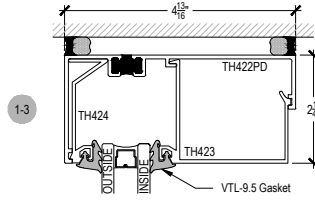

Offset Glazed

Top Load

Thermal

TC470 Series

Description: 2 1/4" X 4 1/2" Offset Glazed For 1" Glass

Function: Storefront

Detail: Horizontals

Scale: 3" = 1'-0"

SHEET 1 OF 6

SHEAR BLOCK INSIDE SET
Continuous Head / Sill

COMPENSATING STICK OUTSIDE SET

COMPENSATING STICK INSIDE SET

SCREW RACE INSIDE SET

OPTIONAL SILL

OPTIONAL SILL

OPTIONAL LUGS

Procedures, instructions, or modifications which may affect pricing and delivery, consult Arcadia customer service.

TC470 Series

Description: 2 1/4" X 4 1/2" Offset Glazed For 1" Glass
 Function: Storefront
 Detail: Horizontals
 Scale: 3" = 1'-0"

Procedures, instructions, or modifications which may affect pricing and delivery, consult Arcadia customer service.

TC470 Series

Description: 2 1/4" X 4 1/2" Offset Glazed For 1" Glass
 Function: Storefront
 Detail: Doors
 Scale: 3" = 1'-0"