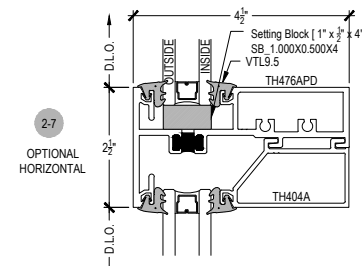

SHEET 1 OF 6

SHEAR BLOCK INSIDE SET
Continuous Head / Sill

COMPENSATING STICK OUTSIDE SET

COMPENSATING STICK INSIDE SET

SCREW RACE INSIDE SET

OPTIONAL SILL

OPTIONAL SILL

OPTIONAL LUGS

Procedures, instructions, or modifications which may affect pricing and delivery, consult Arcadia customer service.

TC470 Series

Description: 2 1/4" X 4 1/2" Offset Glazed For 1" Glass
 Function: Storefront
 Detail: Horizontals
 Scale: 3" = 1'-0"

Procedures, instructions, or modifications which may affect pricing and delivery, consult Arcadia customer service.

TC470 Series

Description: 2 1/4" X 4 1/2" Offset Glazed For 1" Glass
 Function: Storefront
 Detail: Doors
 Scale: 3" = 1'-0"