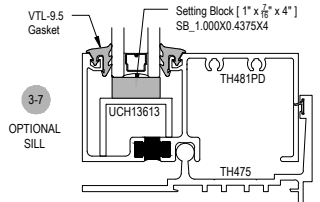

SHEET 1 OF 6

SHEAR BLOCK INSIDE SET
Continuous Head / Sill

COMPENSATING STICK OUTSIDE SET

COMPENSATING STICK INSIDE SET

SCREW RACE INSIDE SET

OPTIONAL SILL

OPTIONAL SILL

OPTIONAL LUGS

Procedures, instructions, or modifications which may affect pricing and delivery, consult Arcadia customer service.

TC470 Series

Description: 2 1/4" X 4 1/2" Offset Glazed For 1" Glass
 Function: Storefront
 Detail: Horizontals
 Scale: 3" = 1'-0"