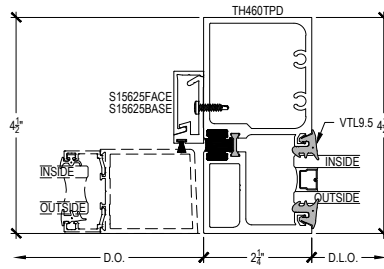

OPTIONAL THERMAL DOOR JAMB @ SIDELITE
8-2