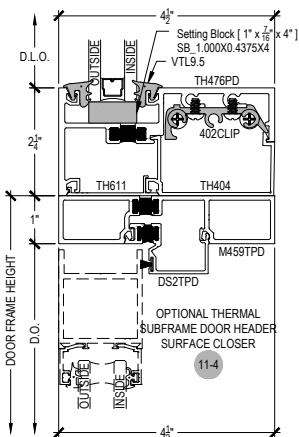

OPTIONAL THRESHOLDS @ OFFSET HUNG DOOR
10-1 10-2 10-3