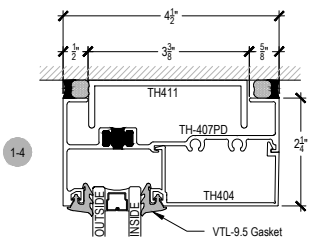

Offset Glazed

Top Load

Thermal

TC470 Series

Description: 2 1/4" X 4 1/2" Offset Glazed For 1" Glass

Function: Storefront

Detail: Horizontals

Scale: 3" = 1'-0"

SHEET 1 OF 6

SHEAR BLOCK INSIDE SET
Continuous Head / Sill

COMPENSATING STICK OUTSIDE SET

COMPENSATING STICK INSIDE SET

SCREW RACE INSIDE SET

OPTIONAL SILL

OPTIONAL SILL

OPTIONAL LUGS

Procedures, instructions, or modifications which may affect pricing and delivery, consult Arcadia customer service.

TC470 Series

Description: 2 1/4" X 4 1/2" Offset Glazed For 1" Glass
 Function: Storefront
 Detail: Horizontals
 Scale: 3" = 1'-0"

Procedures, instructions, or modifications which may affect pricing and delivery, consult Arcadia customer service.

TC470 Series

Description: 2 1/4" X 4 1/2" Offset Glazed For 1" Glass
 Function: Storefront
 Detail: Doors
 Scale: 3" = 1'-0"