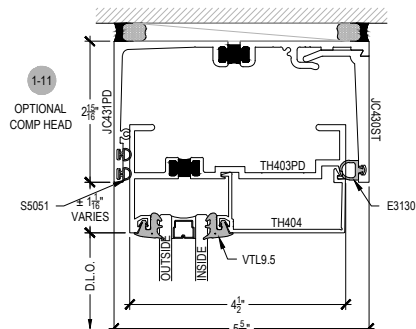

SHEET 1 OF 6

SHEAR BLOCK INSIDE SET
Continuous Head / Sill

COMPENSATING STICK OUTSIDE SET

COMPENSATING STICK INSIDE SET

SCREW RACE INSIDE SET

OPTIONAL SILL

OPTIONAL SILL

OPTIONAL LUGS

Procedures, instructions, or modifications which may affect pricing and delivery, consult Arcadia customer service.

TC470 Series

Description: 2 1/4" X 4 1/2" Offset Glazed For 1" Glass
 Function: Storefront
 Detail: Horizontals
 Scale: 3" = 1'-0"

Procedures, instructions, or modifications which may affect pricing and delivery, consult Arcadia customer service.

TC470 Series

Description: 2 1/4" X 4 1/2" Offset Glazed For 1" Glass
 Function: Storefront
 Detail: Doors
 Scale: 3" = 1'-0"

Procedures, instructions, or modifications which may affect pricing and delivery, consult Arcadia customer service.

TC470 Series

Description: 2 1/4" X 4 1/2" Offset Glazed For 1" Glass
 Function: Storefront
 Detail: Offset Hung Doors
 Scale: 3" = 1'-0"