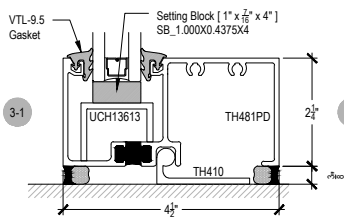

Offset Glazed

Top Load

Thermal

TC470 Series

Description: 2 1/4" X 4 1/2" Offset Glazed For 1" Glass

Function: Storefront

Detail: Horizontals

Scale: 3" = 1'-0"

SHEET 1 OF 6

SHEAR BLOCK INSIDE SET
Continuous Head / Sill

COMPENSATING STICK OUTSIDE SET

COMPENSATING STICK INSIDE SET

SCREW RACE INSIDE SET

OPTIONAL SILL

OPTIONAL SILL

OPTIONAL LUGS

Procedures, instructions, or modifications which may affect pricing and delivery, consult Arcadia customer service.

TC470 Series

Description: 2 1/4" X 4 1/2" Offset Glazed For 1" Glass
 Function: Storefront
 Detail: Horizontals
 Scale: 3" = 1'-0"

Procedures, instructions, or modifications which may affect pricing and delivery, consult Arcadia customer service.

TC470 Series

Description: 2 1/4" X 4 1/2" Offset Glazed For 1" Glass
 Function: Storefront
 Detail: Doors
 Scale: 3" = 1'-0"