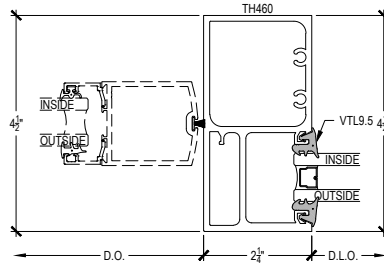

DOOR JAMB @ SIDELITE
8-3