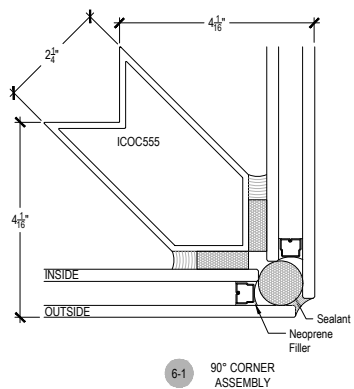

Procedures, instructions, or modifications which may affect pricing and delivery, consult Arcadia customer service.

TC470 Series

Description: 2 1/4" X 4 1/2" Offset Glazed For 1" Glass
 Function: Storefront
 Detail: Horizontals
 Scale: 3" = 1'-0"

Procedures, instructions, or modifications which may affect pricing and delivery, consult Arcadia customer service.

TC470 Series

Description: 2 1/4" X 4 1/2" Offset Glazed For 1" Glass
 Function: Storefront
 Detail: Doors
 Scale: 3" = 1'-0"

Procedures, instructions, or modifications which may affect pricing and delivery, consult Arcadia customer service.

TC470 Series

Description: 2 1/4" X 4 1/2" Offset Glazed For 1" Glass
 Function: Storefront
 Detail: Offset Hung Doors
 Scale: 3" = 1'-0"