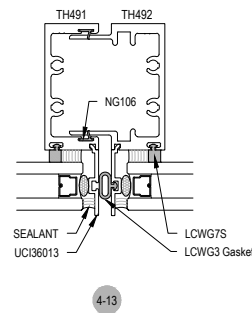

SHEET 1 OF 6

SHEAR BLOCK INSIDE SET
Continuous Head / Sill

COMPENSATING STICK OUTSIDE SET

COMPENSATING STICK INSIDE SET

SCREW RACE INSIDE SET

OPTIONAL SILL

OPTIONAL SILL

OPTIONAL LUGS

Procedures, instructions, or modifications which may affect pricing and delivery, consult Arcadia customer service.

TC470 Series

Description: 2 1/4" X 4 1/2" Offset Glazed For 1" Glass
 Function: Storefront
 Detail: Horizontals
 Scale: 3" = 1'-0"

Procedures, instructions, or modifications which may affect pricing and delivery, consult Arcadia customer service.

TC470 Series

Description: 2 1/4" X 4 1/2" Offset Glazed For 1" Glass
 Function: Storefront
 Detail: Doors
 Scale: 3" = 1'-0"

Procedures, instructions, or modifications which may affect pricing and delivery, consult Arcadia customer service.

TC470 Series

Description: 2 1/4" X 4 1/2" Offset Glazed For 1" Glass
 Function: Storefront
 Detail: Offset Hung Doors
 Scale: 3" = 1'-0"