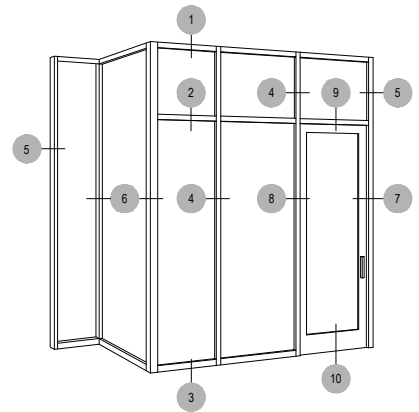

Offset Glazed

Top Load

Thermal

TC470 Series

Description: 2 1/4" X 4 1/2" Offset Glazed For 1" Glass

Function: Storefront

Detail: Horizontals

Scale: 3" = 1'-0"

SHEET 1 OF 6

SHEAR BLOCK INSIDE SET
Continuous Head / Sill

COMPENSATING STICK OUTSIDE SET

COMPENSATING STICK INSIDE SET

SCREW RACE INSIDE SET

OPTIONAL SILL

OPTIONAL SILL

OPTIONAL LUGS

Procedures, instructions, or modifications which may affect pricing and delivery, consult Arcadia customer service.

TC470 Series

Description: 2 1/4" X 4 1/2" Offset Glazed For 1" Glass
 Function: Storefront
 Detail: Horizontals
 Scale: 3" = 1'-0"

Procedures, instructions, or modifications which may affect pricing and delivery, consult Arcadia customer service.

TC470 Series

Description: 2 1/4" X 4 1/2" Offset Glazed For 1" Glass
 Function: Storefront
 Detail: Doors
 Scale: 3" = 1'-0"