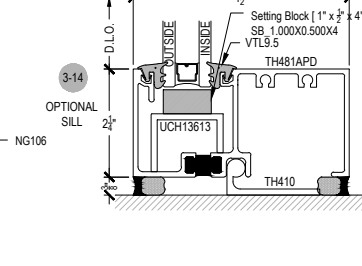

Offset Glazed

Top Load

Thermal

TC470 Series

Description: 2 1/4" X 4 1/2" Offset Glazed For 1" Glass

Function: Storefront

Detail: Horizontals

Scale: 3" = 1'-0"

SHEET 1 OF 6

SHEAR BLOCK INSIDE SET
Continuous Head / Sill

COMPENSATING STICK OUTSIDE SET

COMPENSATING STICK INSIDE SET

SCREW RACE INSIDE SET

OPTIONAL SILL

OPTIONAL SILL

OPTIONAL LUGS

Procedures, instructions, or modifications which may affect pricing and delivery, consult Arcadia customer service.

TC470 Series

Description: 2 1/4" X 4 1/2" Offset Glazed For 1" Glass
 Function: Storefront
 Detail: Horizontals
 Scale: 3" = 1'-0"

Procedures, instructions, or modifications which may affect pricing and delivery, consult Arcadia customer service.

TC470 Series

Description: 2 1/4" X 4 1/2" Offset Glazed For 1" Glass
 Function: Storefront
 Detail: Doors
 Scale: 3" = 1'-0"