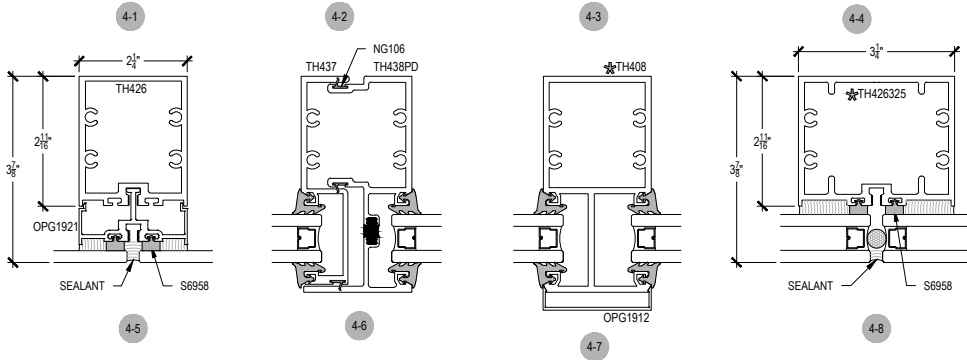

Procedures, instructions, or modifications which may affect pricing and delivery, consult Arcadia customer service.

TC470 Series

Description: 2 1/4" X 4 1/2" Offset Glazed For 1" Glass
 Function: Storefront
 Detail: Horizontals
 Scale: 3" = 1'-0"

Procedures, instructions, or modifications which may affect pricing and delivery, consult Arcadia customer service.

TC470 Series

Description: 2 1/4" X 4 1/2" Offset Glazed For 1" Glass
 Function: Storefront
 Detail: Doors
 Scale: 3" = 1'-0"

Procedures, instructions, or modifications which may affect pricing and delivery, consult Arcadia customer service.

TC470 Series

Description: 2 1/4" X 4 1/2" Offset Glazed For 1" Glass
 Function: Storefront
 Detail: Offset Hung Doors
 Scale: 3" = 1'-0"