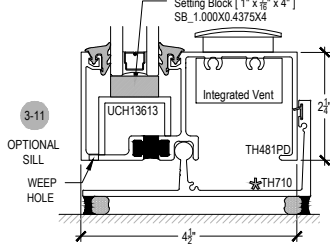

SHEET 1 OF 6

SHEAR BLOCK INSIDE SET
Continuous Head / Sill

COMPENSATING STICK OUTSIDE SET

COMPENSATING STICK INSIDE SET

SCREW RACE INSIDE SET

OPTIONAL SILL

OPTIONAL SILL

OPTIONAL LUGS

Procedures, instructions, or modifications which may affect pricing and delivery, consult Arcadia customer service.

TC470 Series

Description: 2 1/4" X 4 1/2" Offset Glazed For 1" Glass
 Function: Storefront
 Detail: Horizontals
 Scale: 3" = 1'-0"

Procedures, instructions, or modifications which may affect pricing and delivery, consult Arcadia customer service.

TC470 Series

Description: 2 1/4" X 4 1/2" Offset Glazed For 1" Glass
 Function: Storefront
 Detail: Doors
 Scale: 3" = 1'-0"