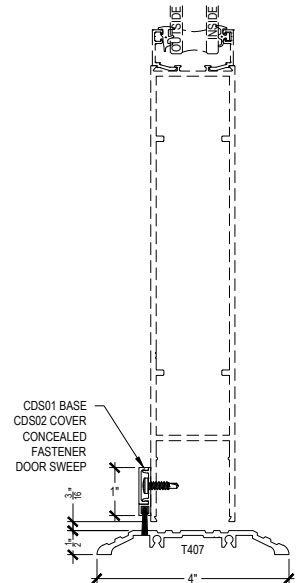

SHEET 1 OF 6

SHEAR BLOCK INSIDE SET
Continuous Head / Sill

COMPENSATING STICK OUTSIDE SET

COMPENSATING STICK INSIDE SET

SCREW RACE INSIDE SET

OPTIONAL SILL

OPTIONAL SILL

OPTIONAL LUGS

OPTIONAL THERMAL SUBFRAME DOOR JAMB @ SIDELITE
8-5

OPTIONAL THERMAL SUBFRAME DOOR HEADER SURFACE CLOSER
11-4

OPTIONAL THRESHOLDS @ OFFSET HUNG DOOR
10-1 10-2 10-3

TC470 Series

Description: 2 1/4" X 4 1/2" Offset Glazed For 1" Glass
 Function: Storefront
 Detail: Center Hung Doors
 Scale: 3" = 1'-0"

DOOR JAMB
7-3

DOOR JAMB @ SIDELITE
8-3

OPTIONAL THERMAL
DOOR JAMB
7-4

OPTIONAL THERMAL
DOOR JAMB @ SIDELITE
8-4

DOOR HEADER
CONCEALED CLOSER
9-3

DOOR HEADER
CONCEALED CLOSER
@ PUNCHED OPENING
11-3

OPTIONAL THRESHOLDS
@ CENTER HUNG DOOR
10-4