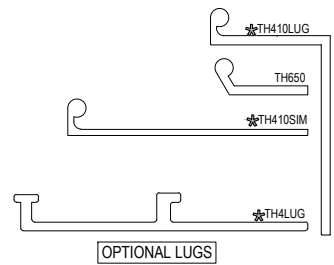

SHEET 1 OF 6

SHEAR BLOCK INSIDE SET
Continuous Head / Sill

COMPENSATING STICK OUTSIDE SET

COMPENSATING STICK INSIDE SET

SCREW RACE INSIDE SET

OPTIONAL SILL

OPTIONAL SILL

OPTIONAL LUGS

Procedures, instructions, or modifications which may affect pricing and delivery, consult Arcadia customer service.

TC470 Series

Description: 2 1/4" X 4 1/2" Offset Glazed For 1" Glass
 Function: Storefront
 Detail: Horizontals
 Scale: 3" = 1'-0"