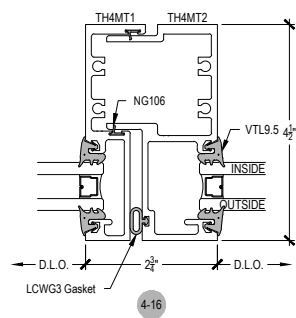

SHEET 1 OF 6

SHEAR BLOCK INSIDE SET
Continuous Head / Sill

COMPENSATING STICK OUTSIDE SET

COMPENSATING STICK INSIDE SET

SCREW RACE INSIDE SET

OPTIONAL SILL

OPTIONAL SILL

OPTIONAL LUGS

Procedures, instructions, or modifications which may affect pricing and delivery, consult Arcadia customer service.

TC470 Series

Description: 2 1/4" X 4 1/2" Offset Glazed For 1" Glass
 Function: Storefront
 Detail: Horizontals
 Scale: 3" = 1'-0"

Procedures, instructions, or modifications which may affect pricing and delivery, consult Arcadia customer service.

TC470 Series

Description: 2 1/4" X 4 1/2" Offset Glazed For 1" Glass
 Function: Storefront
 Detail: Doors
 Scale: 3" = 1'-0"

Procedures, instructions, or modifications which may affect pricing and delivery, consult Arcadia customer service.

TC470 Series

Description: 2 1/4" X 4 1/2" Offset Glazed For 1" Glass
 Function: Storefront
 Detail: Offset Hung Doors
 Scale: 3" = 1'-0"