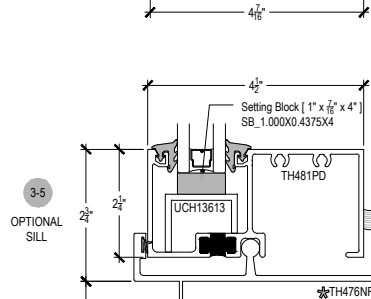

Offset Glazed

Top Load

Thermal

TC470 Series

Description: 2 1/4" X 4 1/2" Offset Glazed For 1" Glass

Function: Storefront

Detail: Horizontals

Scale: 3" = 1'-0"

SHEET 1 OF 6

SHEAR BLOCK INSIDE SET
Continuous Head / Sill

COMPENSATING STICK OUTSIDE SET

COMPENSATING STICK INSIDE SET

SCREW RACE INSIDE SET

OPTIONAL SILL

OPTIONAL SILL

OPTIONAL LUGS

Procedures, instructions, or modifications which may affect pricing and delivery, consult Arcadia customer service.

TC470 Series

Description: 2 1/4" X 4 1/2" Offset Glazed For 1" Glass
 Function: Storefront
 Detail: Horizontals
 Scale: 3" = 1'-0"

Procedures, instructions, or modifications which may affect pricing and delivery, consult Arcadia customer service.

TC470 Series

Description: 2 1/4" X 4 1/2" Offset Glazed For 1" Glass
 Function: Storefront
 Detail: Doors
 Scale: 3" = 1'-0"