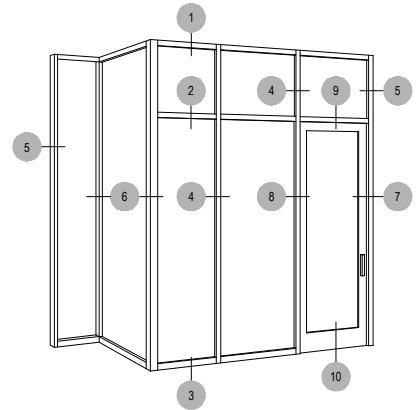

SHEET 1 OF 6

SHEAR BLOCK INSIDE SET
Continuous Head / Sill

COMPENSATING STICK OUTSIDE SET

COMPENSATING STICK INSIDE SET

SCREW RACE INSIDE SET

OPTIONAL SILL

OPTIONAL SILL

OPTIONAL LUGS

Procedures, instructions, or modifications which may affect pricing and delivery, consult Arcadia customer service.

TC470 Series

Description: 2 1/4" X 4 1/2" Offset Glazed For 1" Glass
 Function: Storefront
 Detail: Horizontals
 Scale: 3" = 1'-0"

Procedures, instructions, or modifications which may affect pricing and delivery, consult Arcadia customer service.

TC470 Series

Description: 2 1/4" X 4 1/2" Offset Glazed For 1" Glass
 Function: Storefront
 Detail: Doors
 Scale: 3" = 1'-0"

Procedures, instructions, or modifications which may affect pricing and delivery, consult Arcadia customer service.

TC470 Series

Description: 2 1/4" X 4 1/2" Offset Glazed For 1" Glass
 Function: Storefront
 Detail: Offset Hung Doors
 Scale: 3" = 1'-0"