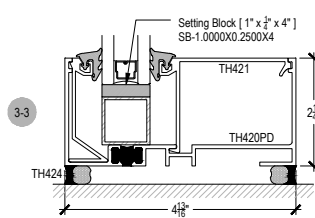

Offset Glazed

Top Load

Thermal

TC470 Series

Description: 2 1/4" X 4 1/2" Offset Glazed For 1" Glass

Function: Storefront

Detail: Horizontals

Scale: 3" = 1'-0"

SHEET 1 OF 6

SHEAR BLOCK INSIDE SET
Continuous Head / Sill

COMPENSATING STICK OUTSIDE SET

COMPENSATING STICK INSIDE SET

SCREW RACE INSIDE SET

OPTIONAL SILL

OPTIONAL SILL

OPTIONAL LUGS

Procedures, instructions, or modifications which may affect pricing and delivery, consult Arcadia customer service.

TC470 Series

Description: 2 1/4" X 4 1/2" Offset Glazed For 1" Glass
 Function: Storefront
 Detail: Horizontals
 Scale: 3" = 1'-0"

Procedures, instructions, or modifications which may affect pricing and delivery, consult Arcadia customer service.

TC470 Series

Description: 2 1/4" X 4 1/2" Offset Glazed For 1" Glass
 Function: Storefront
 Detail: Doors
 Scale: 3" = 1'-0"