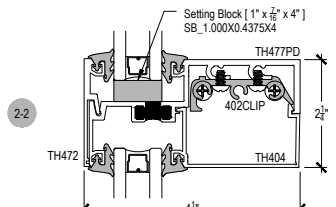

Offset Glazed

Top Load

Thermal

TC470 Series

Description: 2 1/4" X 4 1/2" Offset Glazed For 1" Glass

Function: Storefront

Detail: Horizontals

Scale: 3" = 1'-0"

SHEET 1 OF 6

SHEAR BLOCK INSIDE SET
Continuous Head / Sill

COMPENSATING STICK OUTSIDE SET

COMPENSATING STICK INSIDE SET

SCREW RACE INSIDE SET

OPTIONAL SILL

OPTIONAL SILL

OPTIONAL LUGS

Procedures, instructions, or modifications which may affect pricing and delivery, consult Arcadia customer service.

TC470 Series

Description: 2 1/4" X 4 1/2" Offset Glazed For 1" Glass
 Function: Storefront
 Detail: Horizontals
 Scale: 3" = 1'-0"

Procedures, instructions, or modifications which may affect pricing and delivery, consult Arcadia customer service.

TC470 Series

Description: 2 1/4" X 4 1/2" Offset Glazed For 1" Glass
 Function: Storefront
 Detail: Doors
 Scale: 3" = 1'-0"