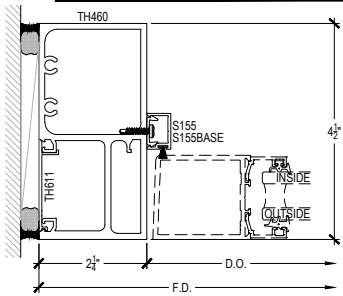

Procedures, instructions, or modifications which may affect pricing and delivery, consult Arcadia customer service.

TC470 Series

Description: 2 1/4" X 4 1/2" Offset Glazed For 1" Glass
 Function: Storefront
 Detail: Horizontals
 Scale: 3" = 1'-0"

Procedures, instructions, or modifications which may affect pricing and delivery, consult Arcadia customer service.

TC470 Series

Description: 2 1/4" X 4 1/2" Offset Glazed For 1" Glass
 Function: Storefront
 Detail: Doors
 Scale: 3" = 1'-0"

Procedures, instructions, or modifications which may affect pricing and delivery, consult Arcadia customer service.

TC470 Series

Description: 2 1/4" X 4 1/2" Offset Glazed For 1" Glass
 Function: Storefront
 Detail: Offset Hung Doors
 Scale: 3" = 1'-0"