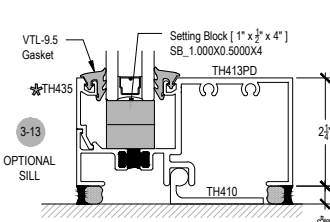

SHEET 1 OF 6

SHEAR BLOCK INSIDE SET
Continuous Head / Sill

COMPENSATING STICK OUTSIDE SET

COMPENSATING STICK INSIDE SET

SCREW RACE INSIDE SET

OPTIONAL SILL

OPTIONAL SILL

OPTIONAL LUGS

Procedures, instructions, or modifications which may affect pricing and delivery, consult Arcadia customer service.

TC470 Series

Description: 2 1/4" X 4 1/2" Offset Glazed For 1" Glass
 Function: Storefront
 Detail: Horizontals
 Scale: 3" = 1'-0"

Procedures, instructions, or modifications which may affect pricing and delivery, consult Arcadia customer service.

TC470 Series

Description: 2 1/4" X 4 1/2" Offset Glazed For 1" Glass
 Function: Storefront
 Detail: Doors
 Scale: 3" = 1'-0"