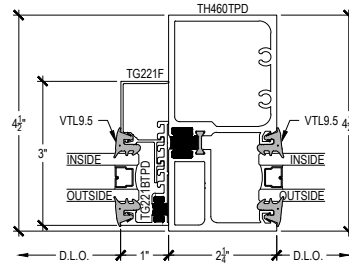

OPTIONAL THERMAL DOOR JAMB @ SIDELITE TRANSOM
4-15