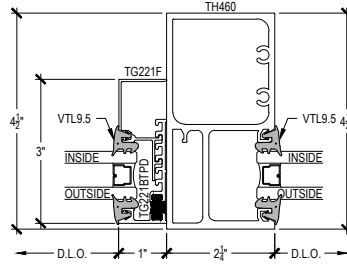

DOOR JAMB @ SIDELITE TRANSOM
4-14