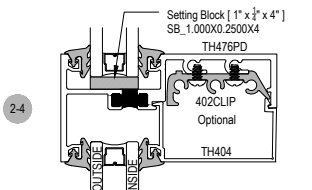

Offset Glazed

Top Load

Thermal

TC470 Series

Description: 2 1/4" X 4 1/2" Offset Glazed For 1" Glass

Function: Storefront

Detail: Horizontals

Scale: 3" = 1'-0"

SHEET 1 OF 6

SHEAR BLOCK INSIDE SET
Continuous Head / Sill

COMPENSATING STICK OUTSIDE SET

COMPENSATING STICK INSIDE SET

SCREW RACE INSIDE SET

OPTIONAL SILL

OPTIONAL SILL

OPTIONAL LUGS

Procedures, instructions, or modifications which may affect pricing and delivery, consult Arcadia customer service.

TC470 Series

Description: 2 1/4" X 4 1/2" Offset Glazed For 1" Glass
 Function: Storefront
 Detail: Horizontals
 Scale: 3" = 1'-0"