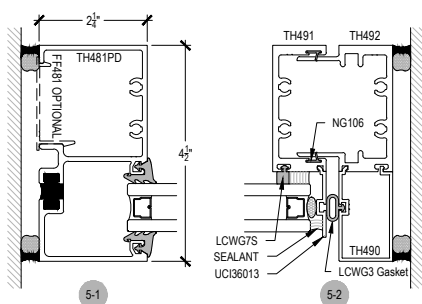

Procedures, instructions, or modifications which may affect pricing and delivery, consult Arcadia customer service.

TC470 Series

Description: 2 1/4" X 4 1/2" Offset Glazed For 1" Glass
 Function: Storefront
 Detail: Horizontals
 Scale: 3" = 1'-0"

Procedures, instructions, or modifications which may affect pricing and delivery, consult Arcadia customer service.

TC470 Series

Description: 2 1/4" X 4 1/2" Offset Glazed For 1" Glass
 Function: Storefront
 Detail: Doors
 Scale: 3" = 1'-0"

Procedures, instructions, or modifications which may affect pricing and delivery, consult Arcadia customer service.

TC470 Series

Description: 2 1/4" X 4 1/2" Offset Glazed For 1" Glass
 Function: Storefront
 Detail: Offset Hung Doors
 Scale: 3" = 1'-0"