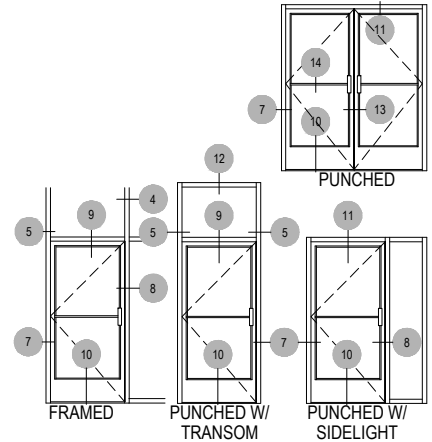

OPTIONAL THERMAL DOOR JAMB @ TRANSOM
5-4