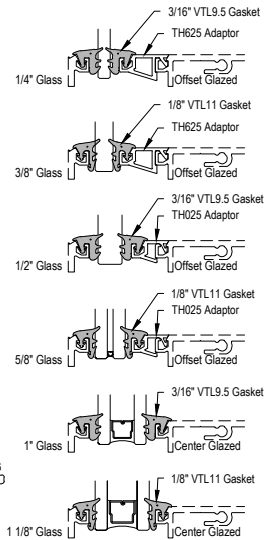

Offset Glazed

Top Load

Thermal

TC470 Series

Description: 2 1/4" X 4 1/2" Offset Glazed For 1" Glass

Function: Storefront

Detail: Horizontals

Scale: 3" = 1'-0"

SHEET 1 OF 6

SHEAR BLOCK INSIDE SET
Continuous Head / Sill

COMPENSATING STICK OUTSIDE SET

COMPENSATING STICK INSIDE SET

SCREW RACE INSIDE SET

OPTIONAL SILL

OPTIONAL SILL

OPTIONAL LUGS

Procedures, instructions, or modifications which may affect pricing and delivery, consult Arcadia customer service.

TC470 Series

Description: 2 1/4" X 4 1/2" Offset Glazed For 1" Glass
 Function: Storefront
 Detail: Horizontals
 Scale: 3" = 1'-0"

Procedures, instructions, or modifications which may affect pricing and delivery, consult Arcadia customer service.

TC470 Series

Description: 2 1/4" X 4 1/2" Offset Glazed For 1" Glass
 Function: Storefront
 Detail: Doors
 Scale: 3" = 1'-0"