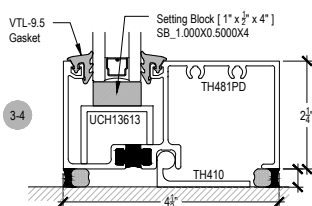

Offset Glazed

Top Load

Thermal

TC470 Series

Description: 2 1/4" X 4 1/2" Offset Glazed For 1" Glass

Function: Storefront

Detail: Horizontals

Scale: 3" = 1'-0"

SHEET 1 OF 6

SHEAR BLOCK INSIDE SET
Continuous Head / Sill

COMPENSATING STICK OUTSIDE SET

COMPENSATING STICK INSIDE SET

SCREW RACE INSIDE SET

OPTIONAL SILL

OPTIONAL SILL

OPTIONAL LUGS

Procedures, instructions, or modifications which may affect pricing and delivery, consult Arcadia customer service.

TC470 Series

Description: 2 1/4" X 4 1/2" Offset Glazed For 1" Glass
 Function: Storefront
 Detail: Horizontals
 Scale: 3" = 1'-0"