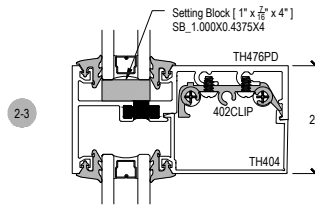

Offset Glazed

Top Load

Thermal

TC470 Series

Description: 2 1/4" X 4 1/2" Offset Glazed For 1" Glass

Function: Storefront

Detail: Horizontals

Scale: 3" = 1'-0"

SHEET 1 OF 6

SHEAR BLOCK INSIDE SET
Continuous Head / Sill

COMPENSATING STICK OUTSIDE SET

COMPENSATING STICK INSIDE SET

SCREW RACE INSIDE SET

OPTIONAL SILL

OPTIONAL SILL

OPTIONAL LUGS

Procedures, instructions, or modifications which may affect pricing and delivery, consult Arcadia customer service.

TC470 Series

Description: 2 1/4" X 4 1/2" Offset Glazed For 1" Glass
 Function: Storefront
 Detail: Horizontals
 Scale: 3" = 1'-0"

Procedures, instructions, or modifications which may affect pricing and delivery, consult Arcadia customer service.

TC470 Series

Description: 2 1/4" X 4 1/2" Offset Glazed For 1" Glass
 Function: Storefront
 Detail: Doors
 Scale: 3" = 1'-0"