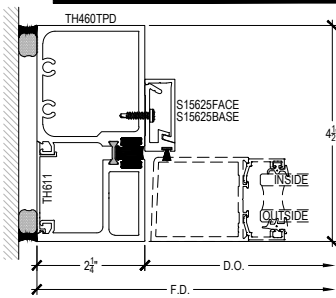

OPTIONAL THERMAL DOOR JAMB
7-2