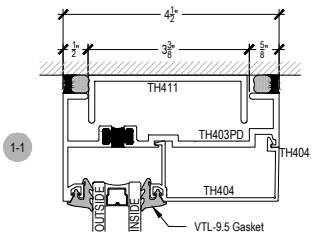

Offset Glazed

Top Load

Thermal

TC470 Series

Description: 2 1/4" X 4 1/2" Offset Glazed For 1" Glass

Function: Storefront

Detail: Horizontals

Scale: 3" = 1'-0"

SHEET 1 OF 6

SHEAR BLOCK INSIDE SET
Continuous Head / Sill

COMPENSATING STICK OUTSIDE SET

COMPENSATING STICK INSIDE SET

SCREW RACE INSIDE SET

OPTIONAL SILL

OPTIONAL SILL

OPTIONAL LUGS

Procedures, instructions, or modifications which may affect pricing and delivery, consult Arcadia customer service.

TC470 Series

Description: 2 1/4" X 4 1/2" Offset Glazed For 1" Glass
 Function: Storefront
 Detail: Horizontals
 Scale: 3" = 1'-0"

Procedures, instructions, or modifications which may affect pricing and delivery, consult Arcadia customer service.

TC470 Series

Description: 2 1/4" X 4 1/2" Offset Glazed For 1" Glass
 Function: Storefront
 Detail: Doors
 Scale: 3" = 1'-0"