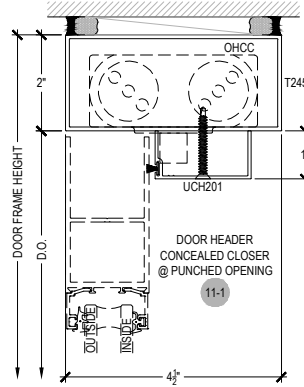

Procedures, instructions, or modifications which may affect pricing and delivery, consult Arcadia customer service.

TC470 Series

Description: 2 1/4" X 4 1/2" Offset Glazed For 1" Glass
 Function: Storefront
 Detail: Offset Hung Doors
 Scale: 3" = 1'-0"

DOOR JAMB
7-1

DOOR JAMB @ SIDELITE
8-1

DOOR JAMB @ TRANSOM
5-3

DOOR JAMB @ SIDELITE TRANSOM
4-14

HEAD @ TRANSOM PUNCHED
12-1

9-1

11-1

9-2

11-2

OPTIONAL THRESHOLDS @ OFFSET HUNG DOOR
10-1 10-2 10-3

TC470 Series

Description: 2 1/4" X 4 1/2" Offset Glazed For 1" Glass

Function: Storefront

Detail: Offset Hung Doors - Options

Scale: 3" = 1'-0"

SHEET 5 OF 6