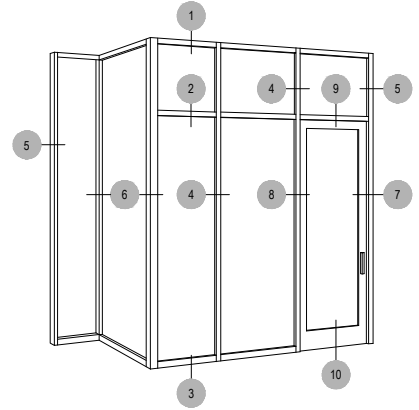

Offset Glazed

Top Load

Thermal

TC470 Series

Description: 2 1/4" X 4 1/2" Offset Glazed For 1" Glass

Function: Storefront

Detail: Horizontals

Scale: 3" = 1'-0"

SHEET 1 OF 6

SHEAR BLOCK INSIDE SET
Continuous Head / Sill

COMPENSATING STICK OUTSIDE SET

COMPENSATING STICK INSIDE SET

SCREW RACE INSIDE SET

OPTIONAL SILL

OPTIONAL SILL

OPTIONAL LUGS

Procedures, instructions, or modifications which may affect pricing and delivery, consult Arcadia customer service.

TC470 Series

Description: 2 1/4" X 4 1/2" Offset Glazed For 1" Glass
 Function: Storefront
 Detail: Horizontals
 Scale: 3" = 1'-0"

Procedures, instructions, or modifications which may affect pricing and delivery, consult Arcadia customer service.

TC470 Series

Description: 2 1/4" X 4 1/2" Offset Glazed For 1" Glass
 Function: Storefront
 Detail: Doors
 Scale: 3" = 1'-0"