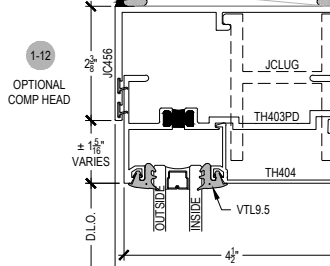

SHEET 1 OF 6

SHEAR BLOCK INSIDE SET
Continuous Head / Sill

COMPENSATING STICK OUTSIDE SET

COMPENSATING STICK INSIDE SET

SCREW RACE INSIDE SET

OPTIONAL SILL

OPTIONAL SILL

OPTIONAL LUGS

Procedures, instructions, or modifications which may affect pricing and delivery, consult Arcadia customer service.

TC470 Series

Description: 2 1/4" X 4 1/2" Offset Glazed For 1" Glass
 Function: Storefront
 Detail: Horizontals
 Scale: 3" = 1'-0"

Procedures, instructions, or modifications which may affect pricing and delivery, consult Arcadia customer service.

TC470 Series

Description: 2 1/4" X 4 1/2" Offset Glazed For 1" Glass
 Function: Storefront
 Detail: Doors
 Scale: 3" = 1'-0"

Procedures, instructions, or modifications which may affect pricing and delivery, consult Arcadia customer service.

TC470 Series

Description: 2 1/4" X 4 1/2" Offset Glazed For 1" Glass
 Function: Storefront
 Detail: Offset Hung Doors
 Scale: 3" = 1'-0"