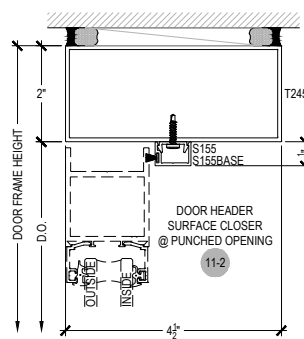

DOOR JAMB
7-1

DOOR JAMB @ SIDELITE
8-1

DOOR JAMB @ TRANSOM
5-3

DOOR JAMB @ SIDELITE TRANSOM
4-14

HEAD @ TRANSOM PUNCHED
12-1

9-1

11-1

9-2

11-2

OPTIONAL THRESHOLDS @ OFFSET HUNG DOOR
10-1 10-2 10-3

TC470 Series

Description: 2 1/4" X 4 1/2" Offset Glazed For 1" Glass

Function: Storefront

Detail: Offset Hung Doors - Options

Scale: 3" = 1'-0"

SHEET 5 OF 6