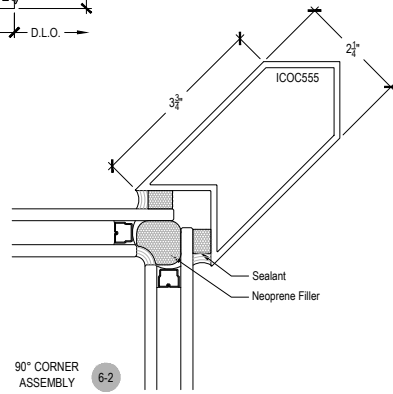

SHEET 1 OF 6

SHEAR BLOCK INSIDE SET
Continuous Head / Sill

COMPENSATING STICK OUTSIDE SET

COMPENSATING STICK INSIDE SET

SCREW RACE INSIDE SET

OPTIONAL SILL

OPTIONAL SILL

OPTIONAL LUGS

Procedures, instructions, or modifications which may affect pricing and delivery, consult Arcadia customer service.

TC470 Series

Description: 2 1/4" X 4 1/2" Offset Glazed For 1" Glass
 Function: Storefront
 Detail: Horizontals
 Scale: 3" = 1'-0"

Procedures, instructions, or modifications which may affect pricing and delivery, consult Arcadia customer service.

TC470 Series

Description: 2 1/4" X 4 1/2" Offset Glazed For 1" Glass
 Function: Storefront
 Detail: Doors
 Scale: 3" = 1'-0"

Procedures, instructions, or modifications which may affect pricing and delivery, consult Arcadia customer service.

TC470 Series

Description: 2 1/4" X 4 1/2" Offset Glazed For 1" Glass
 Function: Storefront
 Detail: Offset Hung Doors
 Scale: 3" = 1'-0"