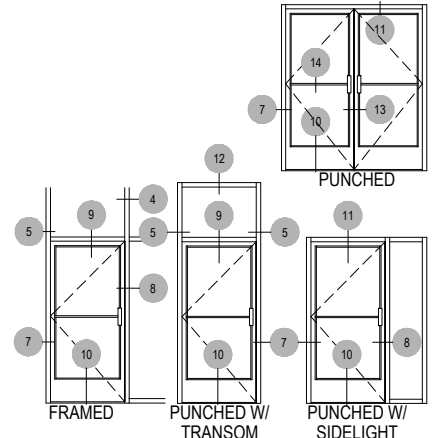

Procedures, instructions, or modifications which may affect pricing and delivery, consult Arcadia customer service.

TC470 Series

Description: 2 1/4" X 4 1/2" Offset Glazed For 1" Glass
 Function: Storefront
 Detail: Offset Hung Doors
 Scale: 3" = 1'-0"

DOOR JAMB
7-1

DOOR JAMB @ SIDELITE
8-1

DOOR JAMB @ TRANSOM
5-3

DOOR JAMB @ SIDELITE TRANSOM
4-14

HEAD @ TRANSOM PUNCHED
12-1

9-1

11-1

9-2

11-2

OPTIONAL THRESHOLDS @ OFFSET HUNG DOOR
10-1 10-2 10-3

TC470 Series

Description: 2 1/4" X 4 1/2" Offset Glazed For 1" Glass

Function: Storefront

Detail: Offset Hung Doors - Options

Scale: 3" = 1'-0"

SHEET 5 OF 6