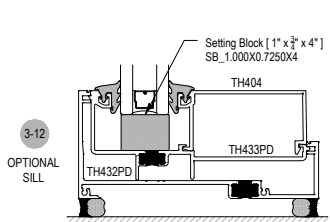

Offset Glazed

Top Load

Thermal

TC470 Series

Description: 2 1/4" X 4 1/2" Offset Glazed For 1" Glass

Function: Storefront

Detail: Horizontals

Scale: 3" = 1'-0"

SHEET 1 OF 6

SHEAR BLOCK INSIDE SET
Continuous Head / Sill

COMPENSATING STICK OUTSIDE SET

COMPENSATING STICK INSIDE SET

SCREW RACE INSIDE SET

OPTIONAL SILL

OPTIONAL SILL

OPTIONAL LUGS

Procedures, instructions, or modifications which may affect pricing and delivery, consult Arcadia customer service.

TC470 Series

Description: 2 1/4" X 4 1/2" Offset Glazed For 1" Glass
 Function: Storefront
 Detail: Horizontals
 Scale: 3" = 1'-0"

Procedures, instructions, or modifications which may affect pricing and delivery, consult Arcadia customer service.

TC470 Series

Description: 2 1/4" X 4 1/2" Offset Glazed For 1" Glass
 Function: Storefront
 Detail: Doors
 Scale: 3" = 1'-0"