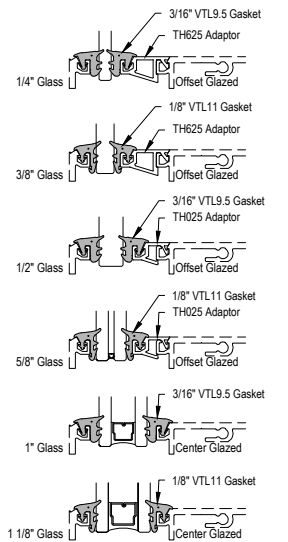

SHEET 1 OF 6

SHEAR BLOCK INSIDE SET
Continuous Head / Sill

COMPENSATING STICK OUTSIDE SET

COMPENSATING STICK INSIDE SET

SCREW RACE INSIDE SET

OPTIONAL SILL

OPTIONAL SILL

OPTIONAL LUGS

Procedures, instructions, or modifications which may affect pricing and delivery, consult Arcadia customer service.

TC470 Series

Description: 2 1/4" X 4 1/2" Offset Glazed For 1" Glass
 Function: Storefront
 Detail: Horizontals
 Scale: 3" = 1'-0"

Procedures, instructions, or modifications which may affect pricing and delivery, consult Arcadia customer service.

TC470 Series

Description: 2 1/4" X 4 1/2" Offset Glazed For 1" Glass
 Function: Storefront
 Detail: Doors
 Scale: 3" = 1'-0"

Procedures, instructions, or modifications which may affect pricing and delivery, consult Arcadia customer service.

TC470 Series

Description: 2 1/4" X 4 1/2" Offset Glazed For 1" Glass
 Function: Storefront
 Detail: Offset Hung Doors
 Scale: 3" = 1'-0"