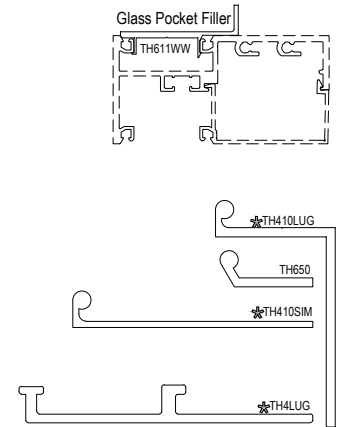

Offset Glazed

Top Load

Thermal

TC470 Series

Description: 2 1/4" X 4 1/2" Offset Glazed For 1" Glass

Function: Storefront

Detail: Horizontals

Scale: 3" = 1'-0"

SHEET 1 OF 6

SHEAR BLOCK INSIDE SET
Continuous Head / Sill

COMPENSATING STICK OUTSIDE SET

COMPENSATING STICK INSIDE SET

SCREW RACE INSIDE SET

OPTIONAL SILL

OPTIONAL SILL

OPTIONAL LUGS

Procedures, instructions, or modifications which may affect pricing and delivery, consult Arcadia customer service.

TC470 Series

Description: 2 1/4" X 4 1/2" Offset Glazed For 1" Glass
 Function: Storefront
 Detail: Horizontals
 Scale: 3" = 1'-0"

Procedures, instructions, or modifications which may affect pricing and delivery, consult Arcadia customer service.

TC470 Series

Description: 2 1/4" X 4 1/2" Offset Glazed For 1" Glass
 Function: Storefront
 Detail: Doors
 Scale: 3" = 1'-0"