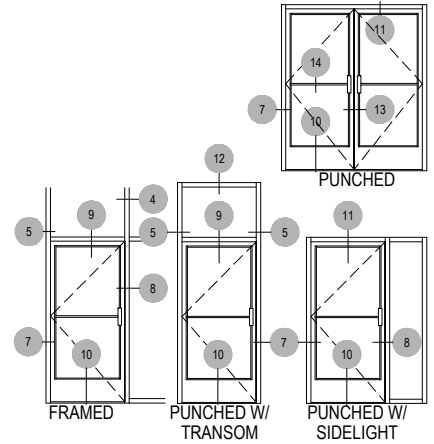

OPTIONAL THERMAL SUBFRAME DOOR JAMB @ SIDELITE
8-5

OPTIONAL THERMAL SUBFRAME DOOR HEADER SURFACE CLOSER
11-4

OPTIONAL THRESHOLDS @ OFFSET HUNG DOOR
10-1 10-2 10-3

TC470 Series

Description: 2 1/4" X 4 1/2" Offset Glazed For 1" Glass
 Function: Storefront
 Detail: Center Hung Doors
 Scale: 3" = 1'-0"

DOOR JAMB
7-3

DOOR JAMB @ SIDELITE
8-3

OPTIONAL THERMAL
DOOR JAMB
7-4

OPTIONAL THERMAL
DOOR JAMB @ SIDELITE
8-4

DOOR HEADER
CONCEALED CLOSER
9-3

DOOR HEADER
CONCEALED CLOSER
@ PUNCHED OPENING
11-3

OPTIONAL THRESHOLDS
@ CENTER HUNG DOOR
10-4