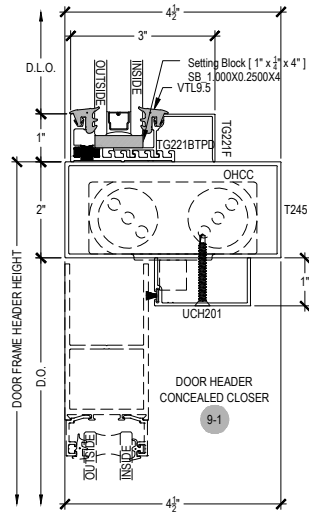

Procedures, instructions, or modifications which may affect pricing and delivery, consult Arcadia customer service.

TC470 Series

Description: 2 1/4" X 4 1/2" Offset Glazed For 1" Glass
 Function: Storefront
 Detail: Offset Hung Doors
 Scale: 3" = 1'-0"

DOOR JAMB
7-1

DOOR JAMB @ SIDELITE
8-1

DOOR JAMB @ TRANSOM
5-3

DOOR JAMB @ SIDELITE TRANSOM
4-14

HEAD @ TRANSOM PUNCHED
12-1

9-1

11-1

9-2

11-2

OPTIONAL THRESHOLDS @ OFFSET HUNG DOOR
10-1 10-2 10-3

TC470 Series

Description: 2 1/4" X 4 1/2" Offset Glazed For 1" Glass

Function: Storefront

Detail: Offset Hung Doors - Options

Scale: 3" = 1'-0"

SHEET 5 OF 6