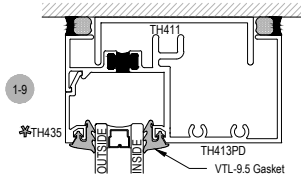

SHEET 1 OF 6

SHEAR BLOCK INSIDE SET
Continuous Head / Sill

COMPENSATING STICK OUTSIDE SET

COMPENSATING STICK INSIDE SET

SCREW RACE INSIDE SET

OPTIONAL SILL

OPTIONAL SILL

OPTIONAL LUGS

Procedures, instructions, or modifications which may affect pricing and delivery, consult Arcadia customer service.

TC470 Series

Description: 2 1/4" X 4 1/2" Offset Glazed For 1" Glass
 Function: Storefront
 Detail: Horizontals
 Scale: 3" = 1'-0"

Procedures, instructions, or modifications which may affect pricing and delivery, consult Arcadia customer service.

TC470 Series

Description: 2 1/4" X 4 1/2" Offset Glazed For 1" Glass
 Function: Storefront
 Detail: Doors
 Scale: 3" = 1'-0"