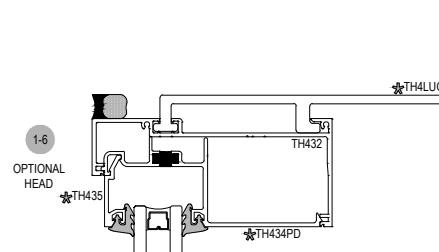

Offset Glazed

Top Load

Thermal

TC470 Series

Description: 2 1/4" X 4 1/2" Offset Glazed For 1" Glass

Function: Storefront

Detail: Horizontals

Scale: 3" = 1'-0"

SHEET 1 OF 6

SHEAR BLOCK INSIDE SET
Continuous Head / Sill

COMPENSATING STICK OUTSIDE SET

COMPENSATING STICK INSIDE SET

SCREW RACE INSIDE SET

OPTIONAL SILL

OPTIONAL SILL

OPTIONAL LUGS

Procedures, instructions, or modifications which may affect pricing and delivery, consult Arcadia customer service.

TC470 Series

Description: 2 1/4" X 4 1/2" Offset Glazed For 1" Glass
 Function: Storefront
 Detail: Horizontals
 Scale: 3" = 1'-0"

Procedures, instructions, or modifications which may affect pricing and delivery, consult Arcadia customer service.

TC470 Series

Description: 2 1/4" X 4 1/2" Offset Glazed For 1" Glass
 Function: Storefront
 Detail: Doors
 Scale: 3" = 1'-0"