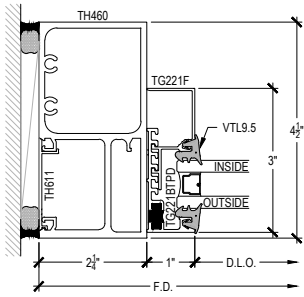

DOOR JAMB @ TRANSOM
5-3