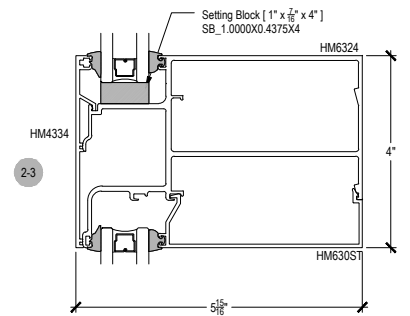

Offset Glazed

Side Load

AFG601 Series

Description: 2" X 6" Offset Glazed For 1" Glass

Function: Window Wall

Detail: Horizontals

Scale: 3" = 1'-0"

SHEET 1 OF 5

COMPENSATING STICK
INSIDE SET

COMPENSATING STICK
OUTSIDE SET

Offset Glazed

Side Load

AFG601 Series

Description: 2" X 6" Offset Glazed For 1" Glass

Function: Window Wall

Detail: Verticals

Scale: 3" = 1'-0"

SHEET 2 OF 5

Offset Glazed

Side Load

AFG601 Series

Description: 2" X 6" Offset Glazed For 1" Glass

Function: Window Wall

Detail: Doors

Scale: 3" = 1'-0"

SHEET 3 OF 5

7-1

8-1

10-1

10-2

10-3

**CHECK FOR AVAILABILITY
PRIOR TO ORDERING**