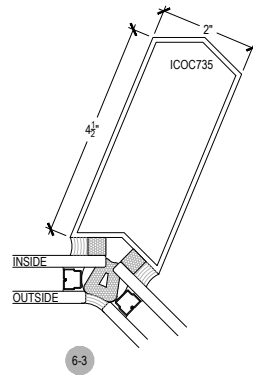

Offset Glazed

Side Load

AFG601 Series

Description: 2" X 6" Offset Glazed For 1" Glass

Function: Window Wall

Detail: Horizontals

Scale: 3" = 1'-0"

SHEET 1 OF 5

COMPENSATING STICK
INSIDE SET

COMPENSATING STICK
OUTSIDE SET

Offset Glazed

Side Load

AFG601 Series

Description: 2" X 6" Offset Glazed For 1" Glass

Function: Window Wall

Detail: Verticals

Scale: 3" = 1'-0"

SHEET 2 OF 5

Offset Glazed

Side Load

AFG601 Series

Description: 2" X 6" Offset Glazed For 1" Glass

Function: Window Wall

Detail: Doors

Scale: 3" = 1'-0"

SHEET 3 OF 5

7-1

8-1

10-1

10-2

10-3

**CHECK FOR AVAILABILITY
PRIOR TO ORDERING**