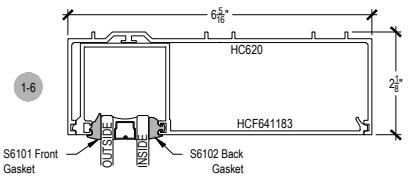

Offset Glazed

Side Load

AFG601 Series

Description: 2" X 6" Offset Glazed For 1" Glass

Function: Window Wall

Detail: Horizontals

Scale: 3" = 1'-0"

SHEET 1 OF 5

COMPENSATING STICK
INSIDE SET

COMPENSATING STICK
OUTSIDE SET

Offset Glazed

Side Load

AFG601 Series

Description: 2" X 6" Offset Glazed For 1" Glass

Function: Window Wall

Detail: Verticals

Scale: 3" = 1'-0"

SHEET 2 OF 5

Offset Glazed

Side Load

AFG601 Series

Description: 2" X 6" Offset Glazed For 1" Glass

Function: Window Wall

Detail: Doors

Scale: 3" = 1'-0"

SHEET 3 OF 5

7-1

8-1

10-1

10-2

10-3

**CHECK FOR AVAILABILITY
PRIOR TO ORDERING**