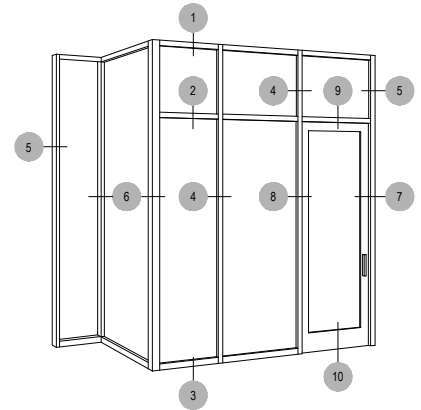

Offset Glazed

Side Load

AFG601 Series

Description: 2" X 6" Offset Glazed For 1" Glass

Function: Window Wall

Detail: Horizontals

Scale: 3" = 1'-0"

SHEET 1 OF 5

COMPENSATING STICK
INSIDE SET

COMPENSATING STICK
OUTSIDE SET

Offset Glazed

Side Load

AFG601 Series

Description: 2" X 6" Offset Glazed For 1" Glass

Function: Window Wall

Detail: Verticals

Scale: 3" = 1'-0"

SHEET 2 OF 5

Offset Glazed

Side Load

AFG601 Series

Description: 2" X 6" Offset Glazed For 1" Glass

Function: Window Wall

Detail: Doors

Scale: 3" = 1'-0"

SHEET 3 OF 5

7-1

8-1

10-1

10-2

10-3

**CHECK FOR AVAILABILITY
PRIOR TO ORDERING**