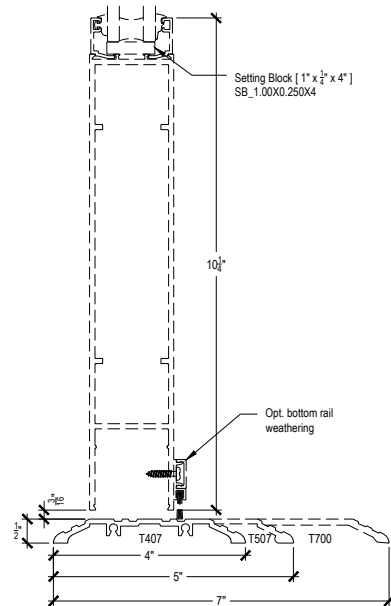

Scale: 3" = 1'-0"

SHEET 2 OF 5

Offset Glazed

Side Load

AFG601 Series

Description: 2" X 6" Offset Glazed For 1" Glass

Function: Window Wall

Detail: Doors

Scale: 3" = 1'-0"

SHEET 3 OF 5

7-1

8-1

10-1

10-2

10-3

**CHECK FOR AVAILABILITY
PRIOR TO ORDERING**