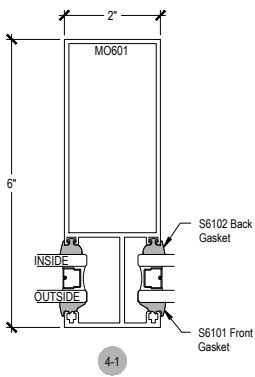

Offset Glazed

Side Load

AFG601 Series

Description: 2" X 6" Offset Glazed For 1" Glass

Function: Window Wall

Detail: Horizontals

Scale: 3" = 1'-0"

SHEET 1 OF 5

COMPENSATING STICK
INSIDE SET

COMPENSATING STICK
OUTSIDE SET

Offset Glazed

Side Load

AFG601 Series

Description: 2" X 6" Offset Glazed For 1" Glass

Function: Window Wall

Detail: Verticals

Scale: 3" = 1'-0"

SHEET 2 OF 5

Offset Glazed

Side Load

AFG601 Series

Description: 2" X 6" Offset Glazed For 1" Glass

Function: Window Wall

Detail: Doors

Scale: 3" = 1'-0"

SHEET 3 OF 5

7-1

8-1

10-1

10-2

10-3

**CHECK FOR AVAILABILITY
PRIOR TO ORDERING**