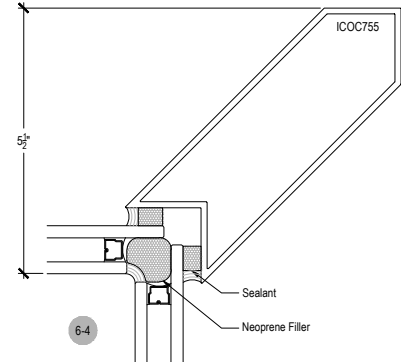

Offset Glazed

Side Load

AFG601 Series

Description: 2" X 6" Offset Glazed For 1" Glass

Function: Window Wall

Detail: Horizontals

Scale: 3" = 1'-0"

SHEET 1 OF 5

COMPENSATING STICK
INSIDE SET

COMPENSATING STICK
OUTSIDE SET

Offset Glazed

Side Load

AFG601 Series

Description: 2" X 6" Offset Glazed For 1" Glass

Function: Window Wall

Detail: Verticals

Scale: 3" = 1'-0"

SHEET 2 OF 5

Offset Glazed

Side Load

AFG601 Series

Description: 2" X 6" Offset Glazed For 1" Glass

Function: Window Wall

Detail: Doors

Scale: 3" = 1'-0"

SHEET 3 OF 5

7-1

8-1

10-1

10-2

10-3

**CHECK FOR AVAILABILITY
PRIOR TO ORDERING**