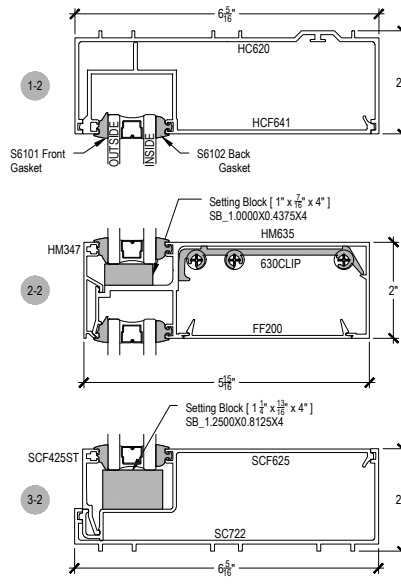

Offset Glazed

Side Load

AFG601 Series

Description: 2" X 6" Offset Glazed For 1" Glass

Function: Window Wall

Detail: Horizontals

Scale: 3" = 1'-0"

SHEET 1 OF 5

COMPENSATING STICK
INSIDE SET

COMPENSATING STICK
OUTSIDE SET

Offset Glazed

Side Load

AFG601 Series

Description: 2" X 6" Offset Glazed For 1" Glass

Function: Window Wall

Detail: Verticals

Scale: 3" = 1'-0"

SHEET 2 OF 5

Offset Glazed

Side Load

AFG601 Series

Description: 2" X 6" Offset Glazed For 1" Glass

Function: Window Wall

Detail: Doors

Scale: 3" = 1'-0"

SHEET 3 OF 5

7-1

8-1

10-1

10-2

10-3

**CHECK FOR AVAILABILITY
PRIOR TO ORDERING**