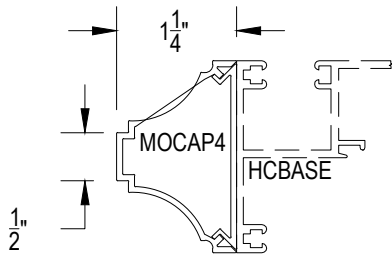

Offset Glazed

Side Load

AFG601 Series

Description: 2" X 6" Offset Glazed For 1" Glass

Function: Window Wall

Detail: Horizontals

Scale: 3" = 1'-0"

SHEET 1 OF 5

COMPENSATING STICK
INSIDE SET

COMPENSATING STICK
OUTSIDE SET

Offset Glazed

Side Load

AFG601 Series

Description: 2" X 6" Offset Glazed For 1" Glass

Function: Window Wall

Detail: Verticals

Scale: 3" = 1'-0"

SHEET 2 OF 5

Offset Glazed

Side Load

AFG601 Series

Description: 2" X 6" Offset Glazed For 1" Glass

Function: Window Wall

Detail: Doors

Scale: 3" = 1'-0"

SHEET 3 OF 5

7-1

8-1

10-1

10-2

10-3

**CHECK FOR AVAILABILITY
PRIOR TO ORDERING**