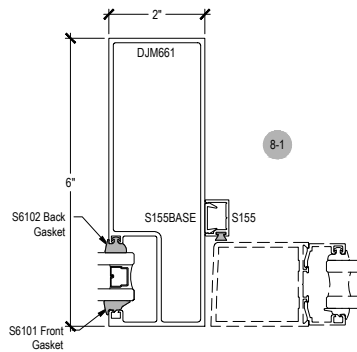

Offset Glazed

Side Load

AFG601 Series

Description: 2" X 6" Offset Glazed For 1" Glass

Function: Window Wall

Detail: Horizontals

Scale: 3" = 1'-0"

SHEET 1 OF 5

Scale: 3" = 1'-0"

SHEET 2 OF 5

Offset Glazed

Side Load

AFG601 Series

Description: 2" X 6" Offset Glazed For 1" Glass

Function: Window Wall

Detail: Doors

Scale: 3" = 1'-0"

SHEET 3 OF 5

7-1

8-1

10-1

10-2

10-3

**CHECK FOR AVAILABILITY
PRIOR TO ORDERING**