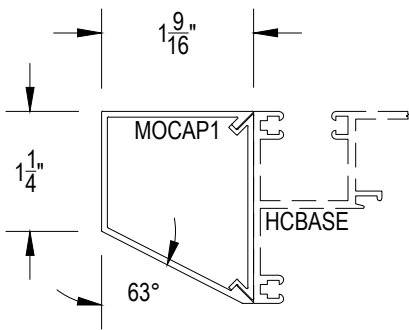

Offset Glazed

Side Load

AFG601 Series

Description: 2" X 6" Offset Glazed For 1" Glass

Function: Window Wall

Detail: Horizontals

Scale: 3" = 1'-0"

SHEET 1 OF 5

COMPENSATING STICK
INSIDE SET

COMPENSATING STICK
OUTSIDE SET

Offset Glazed

Side Load

AFG601 Series

Description: 2" X 6" Offset Glazed For 1" Glass

Function: Window Wall

Detail: Verticals

Scale: 3" = 1'-0"

SHEET 2 OF 5

Offset Glazed

Side Load

AFG601 Series

Description: 2" X 6" Offset Glazed For 1" Glass

Function: Window Wall

Detail: Doors

Scale: 3" = 1'-0"

SHEET 3 OF 5

7-1

8-1

10-1

10-2

10-3

**CHECK FOR AVAILABILITY
PRIOR TO ORDERING**