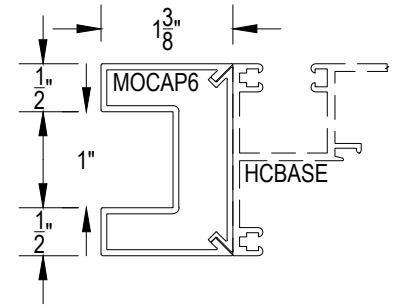

Offset Glazed

Side Load

AFG601 Series

Description: 2" X 6" Offset Glazed For 1" Glass

Function: Window Wall

Detail: Horizontals

Scale: 3" = 1'-0"

SHEET 1 OF 5

COMPENSATING STICK
INSIDE SET

COMPENSATING STICK
OUTSIDE SET

Offset Glazed

Side Load

AFG601 Series

Description: 2" X 6" Offset Glazed For 1" Glass

Function: Window Wall

Detail: Verticals

Scale: 3" = 1'-0"

SHEET 2 OF 5

Offset Glazed

Side Load

AFG601 Series

Description: 2" X 6" Offset Glazed For 1" Glass

Function: Window Wall

Detail: Doors

Scale: 3" = 1'-0"

SHEET 3 OF 5

7-1

8-1

10-1

10-2

10-3

**CHECK FOR AVAILABILITY
PRIOR TO ORDERING**