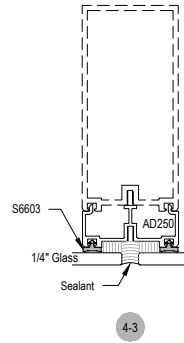

Offset Glazed

Side Load

AFG601 Series

Description: 2" X 6" Offset Glazed For 1" Glass

Function: Window Wall

Detail: Horizontals

Scale: 3" = 1'-0"

SHEET 1 OF 5

COMPENSATING STICK
INSIDE SET

COMPENSATING STICK
OUTSIDE SET

Offset Glazed

Side Load

AFG601 Series

Description: 2" X 6" Offset Glazed For 1" Glass

Function: Window Wall

Detail: Verticals

Scale: 3" = 1'-0"

SHEET 2 OF 5

Offset Glazed

Side Load

AFG601 Series

Description: 2" X 6" Offset Glazed For 1" Glass

Function: Window Wall

Detail: Doors

Scale: 3" = 1'-0"

SHEET 3 OF 5

7-1

8-1

10-1

10-2

10-3

**CHECK FOR AVAILABILITY
PRIOR TO ORDERING**