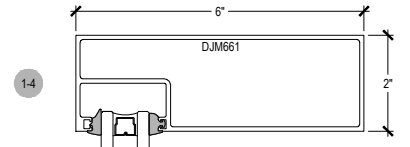

Offset Glazed

Side Load

AFG601 Series

Description: 2" X 6" Offset Glazed For 1" Glass

Function: Window Wall

Detail: Horizontals

Scale: 3" = 1'-0"

SHEET 1 OF 5

COMPENSATING STICK
INSIDE SET

COMPENSATING STICK
OUTSIDE SET

Offset Glazed

Side Load

AFG601 Series

Description: 2" X 6" Offset Glazed For 1" Glass

Function: Window Wall

Detail: Verticals

Scale: 3" = 1'-0"

SHEET 2 OF 5

Offset Glazed

Side Load

AFG601 Series

Description: 2" X 6" Offset Glazed For 1" Glass

Function: Window Wall

Detail: Doors

Scale: 3" = 1'-0"

SHEET 3 OF 5

7-1

8-1

10-1

10-2

10-3

**CHECK FOR AVAILABILITY
PRIOR TO ORDERING**