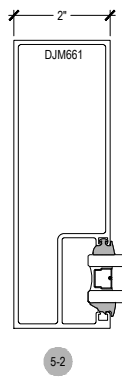

Offset Glazed

Side Load

AFG601 Series

Description: 2" X 6" Offset Glazed For 1" Glass

Function: Window Wall

Detail: Horizontals

Scale: 3" = 1'-0"

SHEET 1 OF 5

COMPENSATING STICK
INSIDE SET

COMPENSATING STICK
OUTSIDE SET

Offset Glazed

Side Load

AFG601 Series

Description: 2" X 6" Offset Glazed For 1" Glass

Function: Window Wall

Detail: Verticals

Scale: 3" = 1'-0"

SHEET 2 OF 5

Offset Glazed

Side Load

AFG601 Series

Description: 2" X 6" Offset Glazed For 1" Glass

Function: Window Wall

Detail: Doors

Scale: 3" = 1'-0"

SHEET 3 OF 5

7-1

8-1

10-1

10-2

10-3

**CHECK FOR AVAILABILITY
PRIOR TO ORDERING**