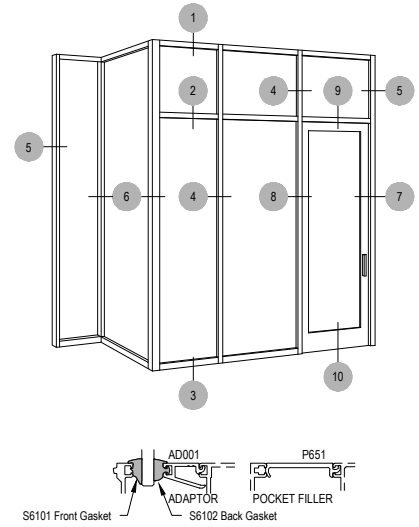

Offset Glazed

Side Load

AFG601 Series

Description: 2" X 6" Offset Glazed For 1" Glass

Function: Window Wall

Detail: Horizontals

Scale: 3" = 1'-0"

SHEET 1 OF 5

COMPENSATING STICK
INSIDE SET

COMPENSATING STICK
OUTSIDE SET

Offset Glazed

Side Load

AFG601 Series

Description: 2" X 6" Offset Glazed For 1" Glass

Function: Window Wall

Detail: Verticals

Scale: 3" = 1'-0"

SHEET 2 OF 5

Offset Glazed

Side Load

AFG601 Series

Description: 2" X 6" Offset Glazed For 1" Glass

Function: Window Wall

Detail: Doors

Scale: 3" = 1'-0"

SHEET 3 OF 5

7-1

8-1

10-1

10-2

10-3

**CHECK FOR AVAILABILITY
PRIOR TO ORDERING**