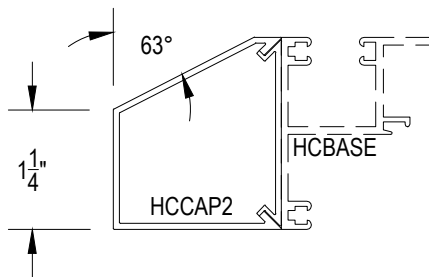

Offset Glazed

Side Load

AFG601 Series

Description: 2" X 6" Offset Glazed For 1" Glass

Function: Window Wall

Detail: Horizontals

Scale: 3" = 1'-0"

SHEET 1 OF 5

Scale: 3" = 1'-0"

SHEET 2 OF 5

Offset Glazed

Side Load

AFG601 Series

Description: 2" X 6" Offset Glazed For 1" Glass

Function: Window Wall

Detail: Doors

Scale: 3" = 1'-0"

SHEET 3 OF 5

7-1

8-1

10-1

10-2

10-3

**CHECK FOR AVAILABILITY
PRIOR TO ORDERING**