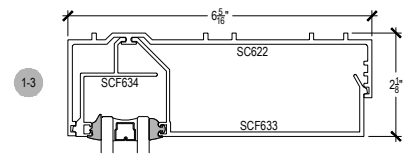

Offset Glazed

Side Load

AFG601 Series

Description: 2" X 6" Offset Glazed For 1" Glass

Function: Window Wall

Detail: Horizontals

Scale: 3" = 1'-0"

SHEET 1 OF 5

COMPENSATING STICK
INSIDE SET

COMPENSATING STICK
OUTSIDE SET

Offset Glazed

Side Load

AFG601 Series

Description: 2" X 6" Offset Glazed For 1" Glass

Function: Window Wall

Detail: Verticals

Scale: 3" = 1'-0"

SHEET 2 OF 5

Offset Glazed

Side Load

AFG601 Series

Description: 2" X 6" Offset Glazed For 1" Glass

Function: Window Wall

Detail: Doors

Scale: 3" = 1'-0"

SHEET 3 OF 5

7-1

8-1

10-1

10-2

10-3

**CHECK FOR AVAILABILITY
PRIOR TO ORDERING**