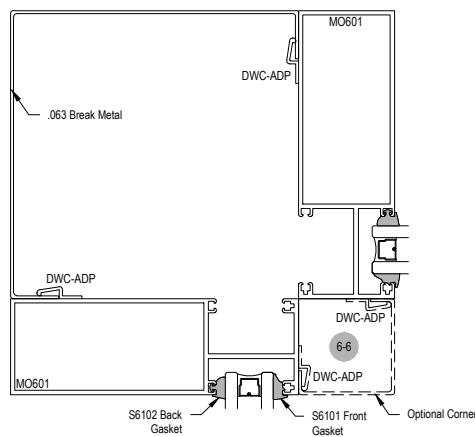

Offset Glazed

Side Load

AFG601 Series

Description: 2" X 6" Offset Glazed For 1" Glass

Function: Window Wall

Detail: Horizontals

Scale: 3" = 1'-0"

SHEET 1 OF 5

COMPENSATING STICK
INSIDE SET

COMPENSATING STICK
OUTSIDE SET

Offset Glazed

Side Load

AFG601 Series

Description: 2" X 6" Offset Glazed For 1" Glass

Function: Window Wall

Detail: Verticals

Scale: 3" = 1'-0"

SHEET 2 OF 5

Offset Glazed

Side Load

AFG601 Series

Description: 2" X 6" Offset Glazed For 1" Glass

Function: Window Wall

Detail: Doors

Scale: 3" = 1'-0"

SHEET 3 OF 5

7-1

8-1

10-1

10-2

10-3

**CHECK FOR AVAILABILITY
PRIOR TO ORDERING**