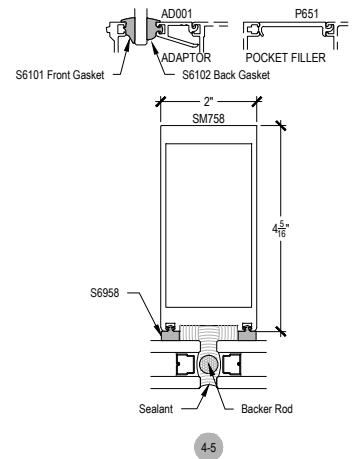

Offset Glazed

Side Load

AFG601 Series

Description: 2" X 6" Offset Glazed For 1" Glass

Function: Window Wall

Detail: Horizontals

Scale: 3" = 1'-0"

SHEET 1 OF 5

COMPENSATING STICK
INSIDE SET

COMPENSATING STICK
OUTSIDE SET

Offset Glazed

Side Load

AFG601 Series

Description: 2" X 6" Offset Glazed For 1" Glass

Function: Window Wall

Detail: Verticals

Scale: 3" = 1'-0"

SHEET 2 OF 5

Offset Glazed

Side Load

AFG601 Series

Description: 2" X 6" Offset Glazed For 1" Glass

Function: Window Wall

Detail: Doors

Scale: 3" = 1'-0"

SHEET 3 OF 5

7-1

8-1

10-1

10-2

10-3

**CHECK FOR AVAILABILITY
PRIOR TO ORDERING**