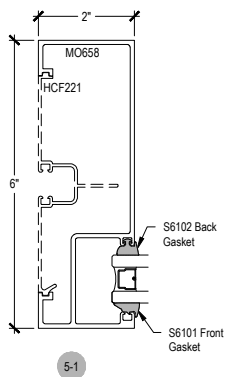

Offset Glazed

Side Load

AFG601 Series

Description: 2" X 6" Offset Glazed For 1" Glass

Function: Window Wall

Detail: Horizontals

Scale: 3" = 1'-0"

SHEET 1 OF 5

COMPENSATING STICK
INSIDE SET

COMPENSATING STICK
OUTSIDE SET

Offset Glazed

Side Load

AFG601 Series

Description: 2" X 6" Offset Glazed For 1" Glass

Function: Window Wall

Detail: Verticals

Scale: 3" = 1'-0"

SHEET 2 OF 5

Offset Glazed

Side Load

AFG601 Series

Description: 2" X 6" Offset Glazed For 1" Glass

Function: Window Wall

Detail: Doors

Scale: 3" = 1'-0"

SHEET 3 OF 5

7-1

8-1

10-1

10-2

10-3

**CHECK FOR AVAILABILITY
PRIOR TO ORDERING**