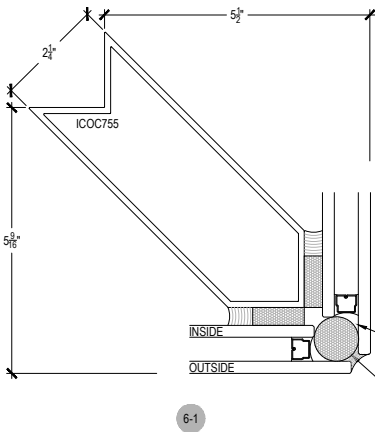

Offset Glazed

Side Load

AFG601 Series

Description: 2" X 6" Offset Glazed For 1" Glass

Function: Window Wall

Detail: Horizontals

Scale: 3" = 1'-0"

SHEET 1 OF 5

COMPENSATING STICK
INSIDE SET

COMPENSATING STICK
OUTSIDE SET

Offset Glazed

Side Load

AFG601 Series

Description: 2" X 6" Offset Glazed For 1" Glass

Function: Window Wall

Detail: Verticals

Scale: 3" = 1'-0"

SHEET 2 OF 5

Offset Glazed

Side Load

AFG601 Series

Description: 2" X 6" Offset Glazed For 1" Glass

Function: Window Wall

Detail: Doors

Scale: 3" = 1'-0"

SHEET 3 OF 5

7-1

8-1

10-1

10-2

10-3

**CHECK FOR AVAILABILITY
PRIOR TO ORDERING**