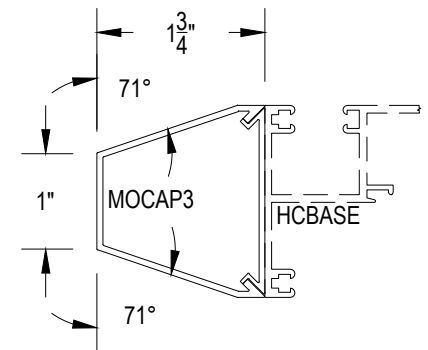

Offset Glazed

Side Load

AFG601 Series

Description: 2" X 6" Offset Glazed For 1" Glass

Function: Window Wall

Detail: Horizontals

Scale: 3" = 1'-0"

SHEET 1 OF 5

Scale: 3" = 1'-0"

SHEET 2 OF 5

Offset Glazed

Side Load

AFG601 Series

Description: 2" X 6" Offset Glazed For 1" Glass

Function: Window Wall

Detail: Doors

Scale: 3" = 1'-0"

SHEET 3 OF 5

7-1

8-1

10-1

10-2

10-3

**CHECK FOR AVAILABILITY
PRIOR TO ORDERING**