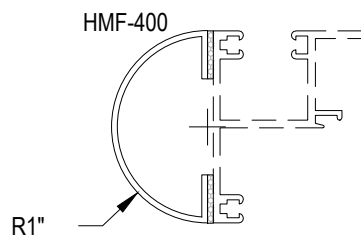

Offset Glazed

Side Load

AFG601 Series

Description: 2" X 6" Offset Glazed For 1" Glass

Function: Window Wall

Detail: Horizontals

Scale: 3" = 1'-0"

SHEET 1 OF 5

Scale: 3" = 1'-0"

SHEET 2 OF 5

Offset Glazed

Side Load

AFG601 Series

Description: 2" X 6" Offset Glazed For 1" Glass

Function: Window Wall

Detail: Doors

Scale: 3" = 1'-0"

SHEET 3 OF 5

7-1

8-1

10-1

10-2

10-3

**CHECK FOR AVAILABILITY
PRIOR TO ORDERING**