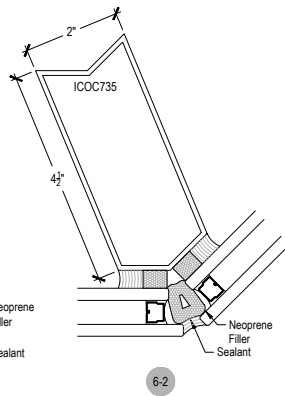

Offset Glazed

Side Load

AFG601 Series

Description: 2" X 6" Offset Glazed For 1" Glass

Function: Window Wall

Detail: Horizontals

Scale: 3" = 1'-0"

SHEET 1 OF 5

COMPENSATING STICK
INSIDE SET

COMPENSATING STICK
OUTSIDE SET

Offset Glazed

Side Load

AFG601 Series

Description: 2" X 6" Offset Glazed For 1" Glass

Function: Window Wall

Detail: Verticals

Scale: 3" = 1'-0"

SHEET 2 OF 5

Offset Glazed

Side Load

AFG601 Series

Description: 2" X 6" Offset Glazed For 1" Glass

Function: Window Wall

Detail: Doors

Scale: 3" = 1'-0"

SHEET 3 OF 5

7-1

8-1

10-1

10-2

10-3

**CHECK FOR AVAILABILITY
PRIOR TO ORDERING**