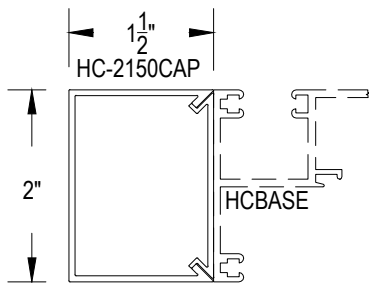

Offset Glazed

Side Load

AFG601 Series

Description: 2" X 6" Offset Glazed For 1" Glass

Function: Window Wall

Detail: Horizontals

Scale: 3" = 1'-0"

SHEET 1 OF 5

Scale: 3" = 1'-0"

SHEET 2 OF 5

Offset Glazed

Side Load

AFG601 Series

Description: 2" X 6" Offset Glazed For 1" Glass

Function: Window Wall

Detail: Doors

Scale: 3" = 1'-0"

SHEET 3 OF 5

7-1

8-1

10-1

10-2

10-3

**CHECK FOR AVAILABILITY
PRIOR TO ORDERING**