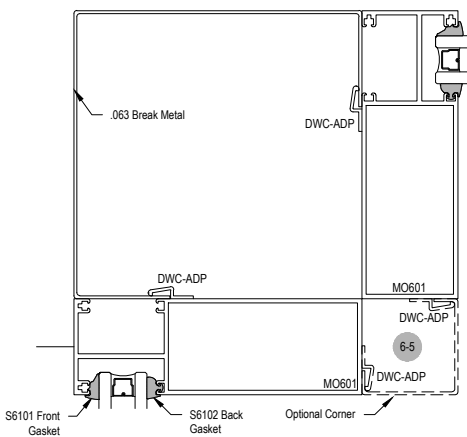

Offset Glazed

Side Load

AFG601 Series

Description: 2" X 6" Offset Glazed For 1" Glass

Function: Window Wall

Detail: Horizontals

Scale: 3" = 1'-0"

SHEET 1 OF 5

COMPENSATING STICK
INSIDE SET

COMPENSATING STICK
OUTSIDE SET

Offset Glazed

Side Load

AFG601 Series

Description: 2" X 6" Offset Glazed For 1" Glass

Function: Window Wall

Detail: Verticals

Scale: 3" = 1'-0"

SHEET 2 OF 5

Offset Glazed

Side Load

AFG601 Series

Description: 2" X 6" Offset Glazed For 1" Glass

Function: Window Wall

Detail: Doors

Scale: 3" = 1'-0"

SHEET 3 OF 5

7-1

8-1

10-1

10-2

10-3

**CHECK FOR AVAILABILITY
PRIOR TO ORDERING**