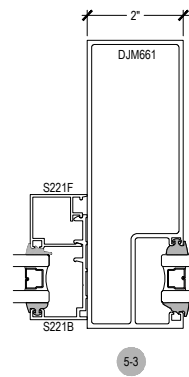

Offset Glazed

Side Load

AFG601 Series

Description: 2" X 6" Offset Glazed For 1" Glass

Function: Window Wall

Detail: Horizontals

Scale: 3" = 1'-0"

SHEET 1 OF 5

COMPENSATING STICK
INSIDE SET

COMPENSATING STICK
OUTSIDE SET

Offset Glazed

Side Load

AFG601 Series

Description: 2" X 6" Offset Glazed For 1" Glass

Function: Window Wall

Detail: Verticals

Scale: 3" = 1'-0"

SHEET 2 OF 5

Offset Glazed

Side Load

AFG601 Series

Description: 2" X 6" Offset Glazed For 1" Glass

Function: Window Wall

Detail: Doors

Scale: 3" = 1'-0"

SHEET 3 OF 5

7-1

8-1

10-1

10-2

10-3

**CHECK FOR AVAILABILITY
PRIOR TO ORDERING**