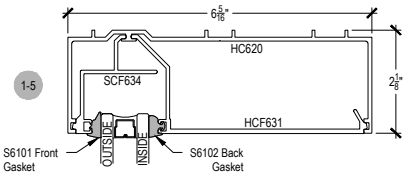

Offset Glazed

Side Load

AFG601 Series

Description: 2" X 6" Offset Glazed For 1" Glass

Function: Window Wall

Detail: Horizontals

Scale: 3" = 1'-0"

SHEET 1 OF 5

COMPENSATING STICK
INSIDE SET

COMPENSATING STICK
OUTSIDE SET

Offset Glazed

Side Load

AFG601 Series

Description: 2" X 6" Offset Glazed For 1" Glass

Function: Window Wall

Detail: Verticals

Scale: 3" = 1'-0"

SHEET 2 OF 5

Offset Glazed

Side Load

AFG601 Series

Description: 2" X 6" Offset Glazed For 1" Glass

Function: Window Wall

Detail: Doors

Scale: 3" = 1'-0"

SHEET 3 OF 5

7-1

8-1

10-1

10-2

10-3

**CHECK FOR AVAILABILITY
PRIOR TO ORDERING**