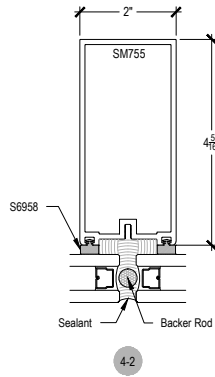

Offset Glazed

Side Load

AFG601 Series

Description: 2" X 6" Offset Glazed For 1" Glass

Function: Window Wall

Detail: Horizontals

Scale: 3" = 1'-0"

SHEET 1 OF 5

COMPENSATING STICK
INSIDE SET

COMPENSATING STICK
OUTSIDE SET

Offset Glazed

Side Load

AFG601 Series

Description: 2" X 6" Offset Glazed For 1" Glass

Function: Window Wall

Detail: Verticals

Scale: 3" = 1'-0"

SHEET 2 OF 5

Offset Glazed

Side Load

AFG601 Series

Description: 2" X 6" Offset Glazed For 1" Glass

Function: Window Wall

Detail: Doors

Scale: 3" = 1'-0"

SHEET 3 OF 5

7-1

8-1

10-1

10-2

10-3

**CHECK FOR AVAILABILITY
PRIOR TO ORDERING**