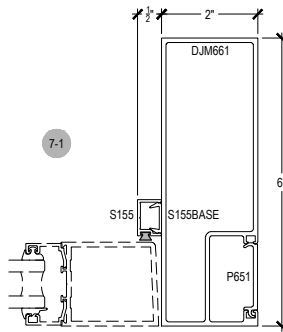

Offset Glazed

Side Load

AFG601 Series

Description: 2" X 6" Offset Glazed For 1" Glass

Function: Window Wall

Detail: Horizontals

Scale: 3" = 1'-0"

SHEET 1 OF 5

COMPENSATING STICK
INSIDE SET

COMPENSATING STICK
OUTSIDE SET

Offset Glazed

Side Load

AFG601 Series

Description: 2" X 6" Offset Glazed For 1" Glass

Function: Window Wall

Detail: Verticals

Scale: 3" = 1'-0"

SHEET 2 OF 5

Offset Glazed

Side Load

AFG601 Series

Description: 2" X 6" Offset Glazed For 1" Glass

Function: Window Wall

Detail: Doors

Scale: 3" = 1'-0"

SHEET 3 OF 5

7-1

8-1

10-1

10-2

10-3

**CHECK FOR AVAILABILITY
PRIOR TO ORDERING**