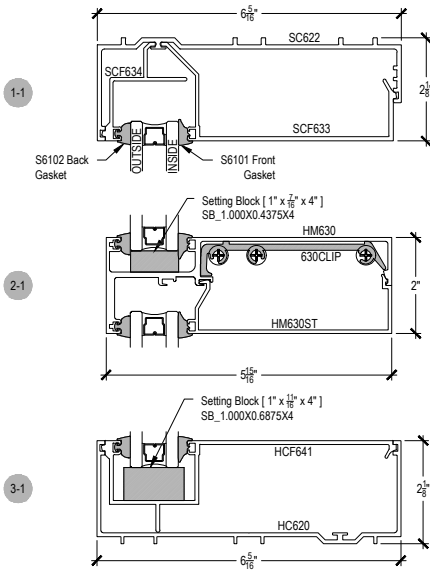

Offset Glazed

Side Load

AFG601 Series

Description: 2" X 6" Offset Glazed For 1" Glass

Function: Window Wall

Detail: Horizontals

Scale: 3" = 1'-0"

SHEET 1 OF 5

COMPENSATING STICK
INSIDE SET

COMPENSATING STICK
OUTSIDE SET

Offset Glazed

Side Load

AFG601 Series

Description: 2" X 6" Offset Glazed For 1" Glass

Function: Window Wall

Detail: Verticals

Scale: 3" = 1'-0"

SHEET 2 OF 5

Offset Glazed

Side Load

AFG601 Series

Description: 2" X 6" Offset Glazed For 1" Glass

Function: Window Wall

Detail: Doors

Scale: 3" = 1'-0"

SHEET 3 OF 5

7-1

8-1

10-1

10-2

10-3

**CHECK FOR AVAILABILITY
PRIOR TO ORDERING**