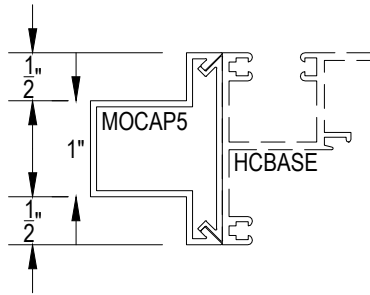

Offset Glazed

Side Load

AFG601 Series

Description: 2" X 6" Offset Glazed For 1" Glass

Function: Window Wall

Detail: Horizontals

Scale: 3" = 1'-0"

SHEET 1 OF 5

Scale: 3" = 1'-0"

SHEET 2 OF 5

Offset Glazed

Side Load

AFG601 Series

Description: 2" X 6" Offset Glazed For 1" Glass

Function: Window Wall

Detail: Doors

Scale: 3" = 1'-0"

SHEET 3 OF 5

7-1

8-1

10-1

10-2

10-3

**CHECK FOR AVAILABILITY
PRIOR TO ORDERING**