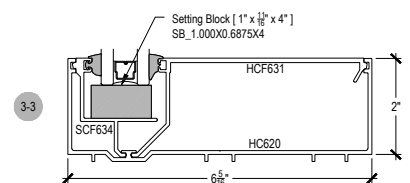

Offset Glazed

Side Load

AFG601 Series

Description: 2" X 6" Offset Glazed For 1" Glass

Function: Window Wall

Detail: Horizontals

Scale: 3" = 1'-0"

SHEET 1 OF 5

COMPENSATING STICK
INSIDE SET

COMPENSATING STICK
OUTSIDE SET

Offset Glazed

Side Load

AFG601 Series

Description: 2" X 6" Offset Glazed For 1" Glass

Function: Window Wall

Detail: Verticals

Scale: 3" = 1'-0"

SHEET 2 OF 5

Offset Glazed

Side Load

AFG601 Series

Description: 2" X 6" Offset Glazed For 1" Glass

Function: Window Wall

Detail: Doors

Scale: 3" = 1'-0"

SHEET 3 OF 5

7-1

8-1

10-1

10-2

10-3

**CHECK FOR AVAILABILITY
PRIOR TO ORDERING**