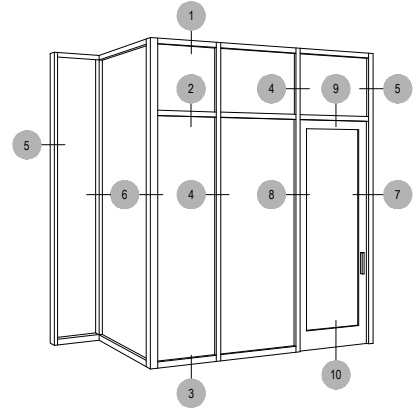

Offset Glazed

Side Load

AFG601 Series

Description: 2" X 6" Offset Glazed For 1" Glass

Function: Window Wall

Detail: Horizontals

Scale: 3" = 1'-0"

SHEET 1 OF 5

COMPENSATING STICK
INSIDE SET

COMPENSATING STICK
OUTSIDE SET

Offset Glazed

Side Load

AFG601 Series

Description: 2" X 6" Offset Glazed For 1" Glass

Function: Window Wall

Detail: Verticals

Scale: 3" = 1'-0"

SHEET 2 OF 5

Offset Glazed

Side Load

AFG601 Series

Description: 2" X 6" Offset Glazed For 1" Glass

Function: Window Wall

Detail: Doors

Scale: 3" = 1'-0"

SHEET 3 OF 5

7-1

8-1

10-1

10-2

10-3

**CHECK FOR AVAILABILITY
PRIOR TO ORDERING**