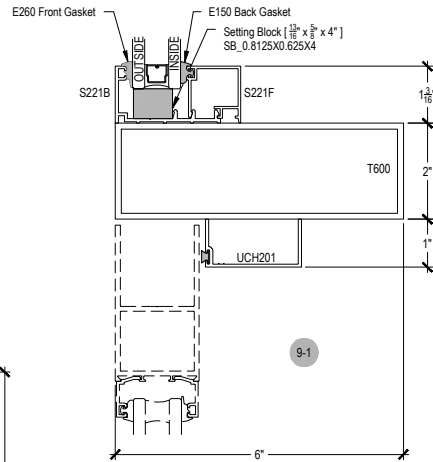

Offset Glazed

Side Load

AFG601 Series

Description: 2" X 6" Offset Glazed For 1" Glass

Function: Window Wall

Detail: Horizontals

Scale: 3" = 1'-0"

SHEET 1 OF 5

Scale: 3" = 1'-0"

SHEET 2 OF 5

Offset Glazed

Side Load

AFG601 Series

Description: 2" X 6" Offset Glazed For 1" Glass

Function: Window Wall

Detail: Doors

Scale: 3" = 1'-0"

SHEET 3 OF 5

7-1

8-1

10-1

10-2

10-3

**CHECK FOR AVAILABILITY
PRIOR TO ORDERING**